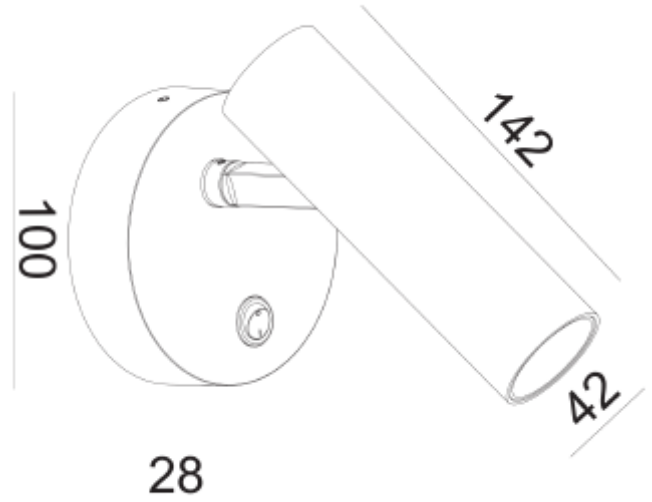

## FDV SPEC SHEET

Tania Slim Bed

Art. no: 102660-2-36-2

Lighting Solutions

# Tania Slim Bed

Art. no: 102660-2-36-2

### LIGHT TECHNICAL

Lightsource Type:	LED (built in)
Lumen Output:	450
Lumen LED (tc=25):	500
Beam Angle:	34
CCT (Color Temperature):	2700
CRI / Ra:	90
Color Code:	927
MacAdam (SDCM):	2
Lens (Diffuser):	Clear
UGR (<=):	15

### PRODUCT

Ingress Protection:	IP00
Impact Protection:	IK01
Lifetime [h]:	L80B10: 100 000
Color:	Black
RAL:	RAL9006
Length [mm]:	187
Height [mm]:	100
Width [mm]:	100
Diameter [mm]:	42