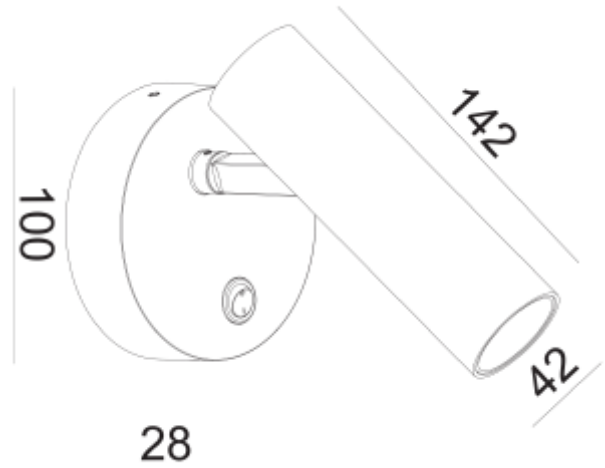

PRODUCT SHEET

Tania Slim Bed

Art. no: 102660-2-36-2

Lighting Solutions

Tania Slim Bed

SPECIFICATIONS

| | |
|--------------------------|------------------|
| Lightsource Type: | LED (built in) |
| System Power [W]: | 4.5W |
| CCT (Color Temperature): | 2700K |
| CRI / Ra: | 90 |
| Lumen Output: | 450lm |
| Lumen LED (tc=25): | 500lm |
| Beam Angle: | 34 |
| Lens (Diffuser): | Clear |
| Dimming: | None |
| Flickerfree: | No |
| System Voltage [V]: | 230V 50Hz |
| Connection: | Terminal |
| Mounting: | Surface, Wall |
| Lifetime [h]: | L80B10: 100 000h |
| UGR (<=): | 15 |
| Lumen/W: | 76lm/W |
| MacAdam (SDCM): | 2 |
| Color: | Black |
| Length [mm]: | 187mm |
| Height [mm]: | 100mm |
| Width [mm]: | 100mm |
| Diameter [mm]: | 42mm |