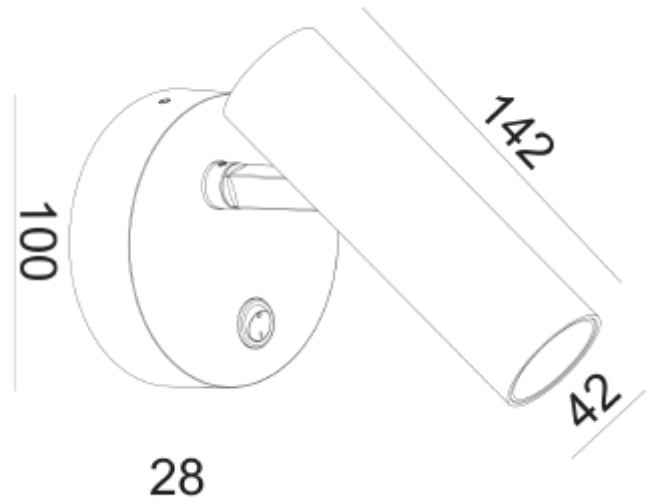

FDV SPEC SHEET

Tania Slim Bed
Art. no: 102660-36-2

Lighting Solutions

Tania Slim Bed

Art. no: 102660-36-2

LIGHT TECHNICAL

Lightsource Type:	LED (built in)
Lumen LED (tc=25):	500
Beam Angle:	36°
CCT (Color Temperature):	2700
CRI / Ra:	90
Color Code:	927
Lens (Diffuser):	Clear

MOUNTING / CONNECTION

Connection:	Terminal
Mounting:	Surface, Wall

PRODUCT

Ingress Protection:	IP20
Lifetime [h]:	L80B10: 100 000
Color:	Black
Length [mm]:	42
Height [mm]:	142
Width [mm]:	42

ELECTRICAL DATA