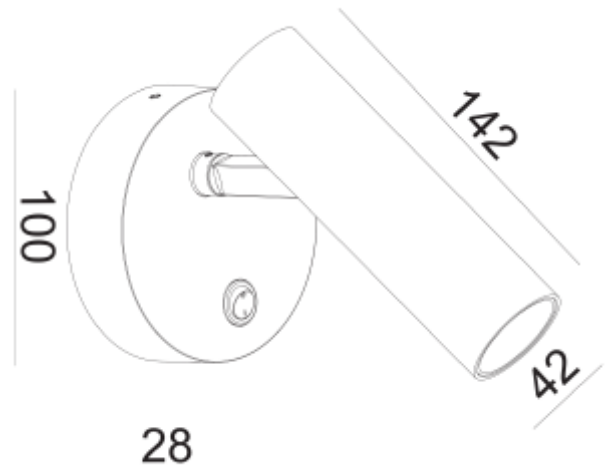

PRODUCT SHEET

Tania Slim Bed
Art. no: 102660-36-2

Lighting Solutions

Tania Slim Bed

SPECIFICATIONS

| | |
|--------------------------|------------------|
| Lightsource Type: | LED (built in) |
| System Power [W]: | 4,5W |
| CCT (Color Temperature): | 2700K |
| CRI / Ra: | 90 |
| Lumen LED (tc=25): | 500lm |
| Beam Angle: | 36° |
| Lens (Diffuser): | Clear |
| Dimming: | None |
| System Voltage [V]: | 230V 50Hz |
| Connection: | Terminal |
| Mounting: | Surface, Wall |
| Lifetime [h]: | L80B10: 100 000h |
| Color: | Black |
| Length [mm]: | 42mm |
| Height [mm]: | 142mm |
| Width [mm]: | 42mm |