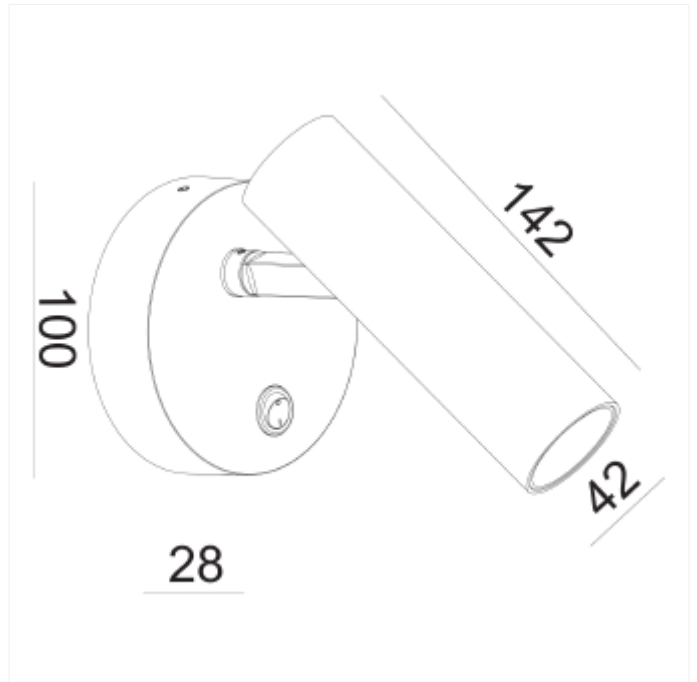

PRODUCT FAMILY SHEET

Tania Slim Bed

Tania Slim Bed

VERSIONS

Art.No	Effect [W]	Cold Lumen [lm]	Lumen Output [lm]	CCT [K]	Beam Angle [°]	Lens Difuser	CRI [>]	Color	Light Control	Connection
--------	------------	-----------------	-------------------	---------	----------------	--------------	---------	-------	---------------	------------