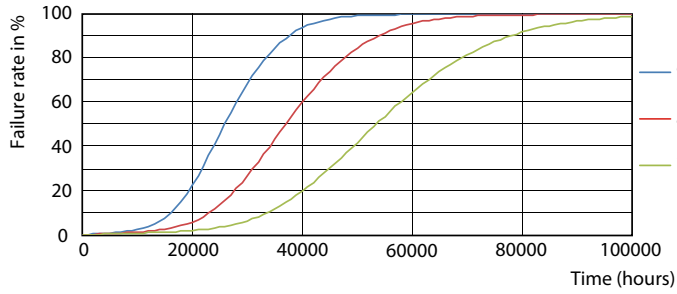

MASTER LEDtube Mains T5

Lifetime