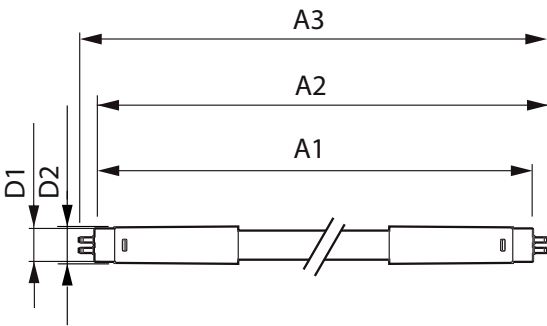

MASTER LEDtube Mains T5

Controls and Dimming

Dimmable	No

Mechanical and Housing

Bulb Finish	Frosted
Bulb Material	Glass
Product Length	1500 mm
Bulb Shape	Tube, double-ended

Approval and Application

Energy Efficiency Label (EEL)	D
Energy Saving Product	Yes
Approval Marks	RoHS compliance CE marking KEMA Keur certificate

Energy Consumption kWh/1000 h	26 kWh

Product Data

Full product code	871869681929600
Order product name	MASTER LEDtube 1500mm HO 26W 830 T5
EAN/UPC - Product	8718696819296
Order code	929001908802
Numerator - Quantity Per Pack	1
Numerator - Packs per outer box	10
Material Nr. (12NC)	929001908802
Net Weight (Piece)	0.285 kg

Dimensional drawing

TLED 1500mm 26W-54W 3800lm 200D 3000K G5