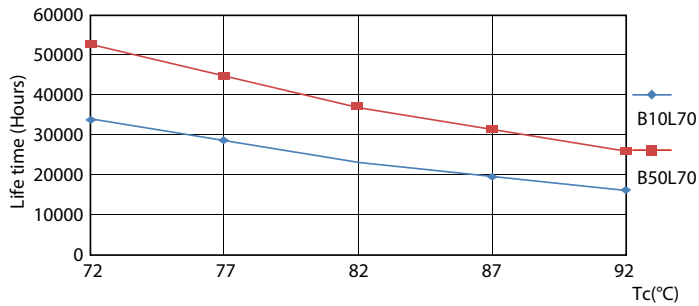

LEDtube MAS 1 26W 50K FailureRate-LED

26W G5