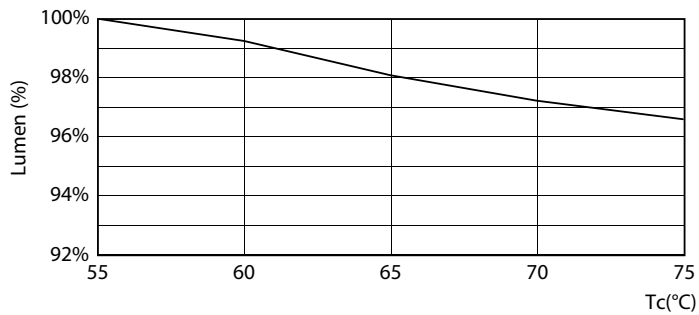

Product data

General Information		Operating and Electrical	
Cap-Base	G5 [G5]	Input Frequency	50 to 60 Hz
EU RoHS compliant	Yes	Power (Nom)	26 W
Nominal Lifetime (Nom)	50000 h	Lamp Current (Nom)	125 mA
Switching Cycle	200000X	Starting Time (Nom)	0.5 s
		Warm Up Time to 60% Light (Nom)	0.5 s
Light Technical		Power Factor (Nom)	0.92
Color Code	830 [CCT of 3000K]	Voltage (Nom)	220-240 V
Beam Angle (Nom)	200 °		
Luminous Flux (Nom)	3600 lm	Temperature	
Color Designation	White (WH)	T-Ambient (Max)	45 °C
Correlated Color Temperature (Nom)	3000 K	T-Ambient (Min)	-20 °C
Luminous Efficacy (rated) (Nom)	138.00 lm/W	T-Storage (Max)	65 °C
Color Consistency	<6	T-Storage (Min)	-40 °C
Color Rendering Index (Nom)	80	T-Case Maximum (Nom)	70 °C
LLMF At End Of Nominal Lifetime (Nom)	70 %		

26W G5 830 3000K

MASTER LEDtube Mains T5

Photometric data

26W G5 830 3000K

Lifetime

LEDtube MAS 1 26W 50K Lumen-VsTc-LMP

26W G5

LEDtube MAS 1 26W 50K LifetimeVsTc-LED