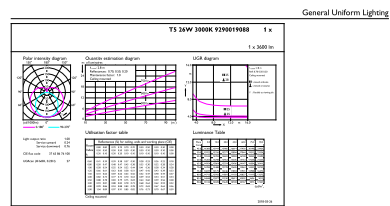

26W G5 830 3000K