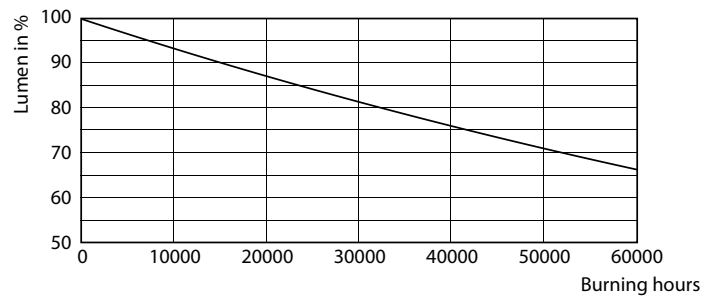

Product data

General Information		Operating and Electrical	
Cap-Base	G5 [G5]	Input Frequency	50 to 60 Hz
EU RoHS compliant	Yes	Power (Nom)	26 W
Nominal Lifetime (Nom)	50000 h	Lamp Current (Nom)	125 mA
Switching Cycle	200000X	Starting Time (Nom)	0.5 s
		Warm Up Time to 60% Light (Nom)	0.5 s
Light Technical		Power Factor (Nom)	0.92
Color Code	830 [CCT of 3000K]	Voltage (Nom)	220-240 V
Beam Angle (Nom)	200 °		
Luminous Flux (Nom)	3600 lm	Temperature	
Color Designation	White (WH)	T-Ambient (Max)	45 °C
Correlated Color Temperature (Nom)	3000 K	T-Ambient (Min)	-20 °C
Luminous Efficacy (rated) (Nom)	138.00 lm/W	T-Storage (Max)	65 °C
Color Consistency	<6	T-Storage (Min)	-40 °C
Color Rendering Index (Nom)	80	T-Case Maximum (Nom)	70 °C
LLMF At End Of Nominal Lifetime (Nom)	70 %		

26W G5 830 3000K

MASTER LEDtube Mains T5

Photometric data

26W G5 830 3000K

Lifetime

LEDtube MAS 1 26W 50K Lumen-VsTc-LMP

26W G5

LEDtube MAS 1 26W 50K LifetimeVsTc-LED