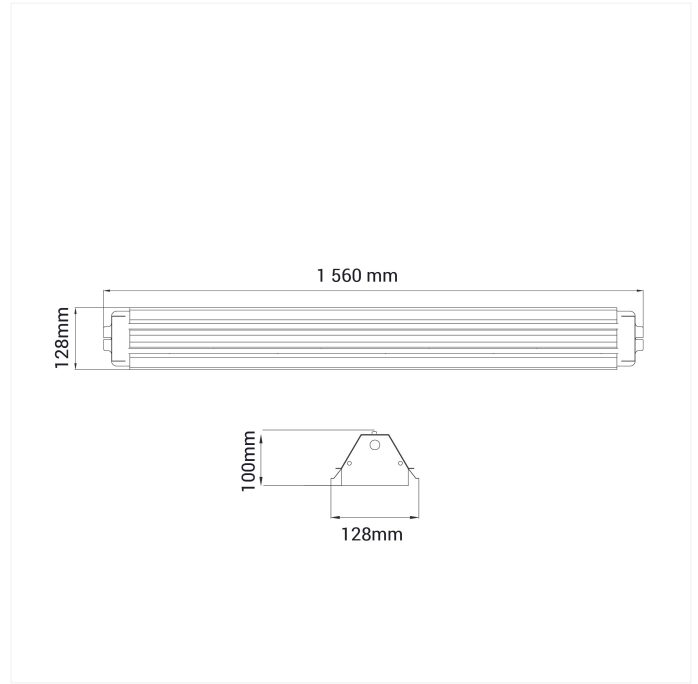

FDV SPEC SHEET

Bladeline

Art. no: 0261-4-02-3

Lighting Solutions

Bladeline

Art. no: 0261-4-02-3

LIGHT TECHNICAL

Lightsource Type:	LED (built in)
Lumen Output:	7128
Lumen LED (tc=25):	7300
Beam Angle:	110°
CCT (Color Temperature):	2700
CRI / Ra:	80
Color Code:	827
MacAdam (SDCM):	3
Lens (Diffuser):	Crossblade

PRODUCT

Ingress Protection:	IP20
Operating Temperature [°C]:	-10 - 40
Color:	White
Length [mm]:	156
Height [mm]:	100
Width [mm]:	128

ELECTRICAL DATA

Dimming:	None
System Power [W]:	65
System Voltage [V]:	230V 50Hz
Protection Class:	1
Max load pr circuit - B10:	18
Max load pr circuit - B16:	29
Max load pr circuit - C10:	30
Max load pr circuit - C16:	48
Leakage current [mA]:	0,3
Inrush current I _{max} [A]:	33
Inrush current time [µs]:	162
Socket / Cap-Base:	N/A
Current Output [mA]:	450

MOUNTING / CONNECTION

Connection:	18i3x2
Mounting:	Ceiling