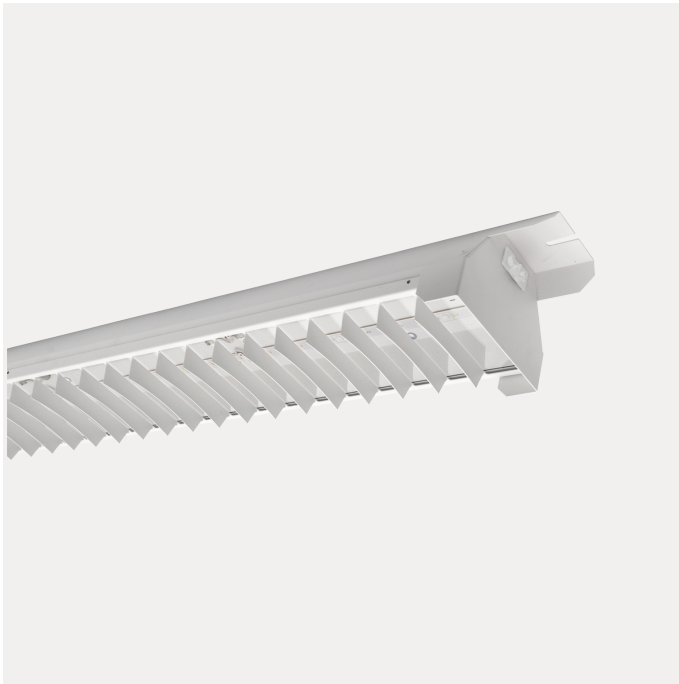

FDV SPEC SHEET

Bladeline

Art. no: 0261-4-02-3

Lighting Solutions

Bladeline

Art. no: 0261-4-02-3

LIGHT TECHNICAL

Lightsource Type:	LED (built in)
Lumen Output:	7128
Lumen LED (tc=25):	7300
Beam Angle:	110°
CCT (Color Temperature):	2700
CRI / Ra:	80
Color Code:	827
MacAdam (SDCM):	3
Lens (Diffuser):	Crossblade

PRODUCT

Ingress Protection:	IP20
Operating Temperature [°C]:	-10 - 40
Color:	White
Length [mm]:	156
Height [mm]:	100
Width [mm]:	128

ELECTRICAL DATA

Dimming:	None
System Power [W]:	65
System Voltage [V]:	230V 50Hz
Protection Class:	1
Max load pr circuit - B10:	18
Max load pr circuit - B16:	29
Max load pr circuit - C10:	30
Max load pr circuit - C16:	48
Leakage current [mA]:	0,3
Inrush current I _{max} [A]:	33
Inrush current time [µs]:	162
Socket / Cap-Base:	N/A
Current Output [mA]:	450

MOUNTING / CONNECTION

Connection:	18i3x2
Mounting:	Ceiling