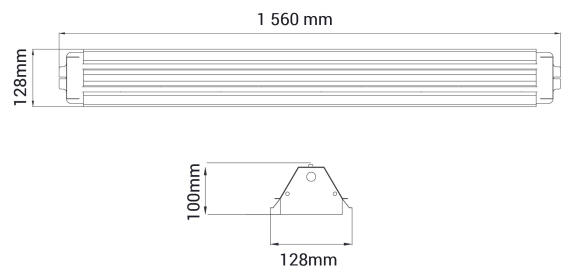

PRODUCT SHEET

Bladeline

Art. no: 0261-4-02-3

Lighting Solutions

Bladeline

Bladeline is a highly flexible LED luminaire due to the fact that it may be installed surface mounted on the ceiling or on electrical tracks. The Bladeline has a efficiency LED driver providing a high light output. The Bladeline is an innovative LED luminaire with a white louvre front cover meet all demands for use in all retail - and industrial demands. The Louvre front cover made in aluminium reduces glare to a minimum level. The Bladeline is equipped with a chassis connector at each end to ensure a quick and efficient installation.

SPECIFICATIONS	
Lightsource Type:	LED (built in)
System Power [W]:	65W
CCT (Color Temperature):	2700K
CRI / Ra:	80
Lumen Output:	7128lm
Lumen LED (tc=25):	7300lm
Beam Angle:	110°
Lens (Diffuser):	Crossblade
Dimming:	None
System Voltage [V]:	230V 50Hz
Connection:	18i3x2
Mounting:	Ceiling
MacAdam (SDCM):	3
Color:	White
Length [mm]:	156mm
Height [mm]:	100mm
Width [mm]:	128mm