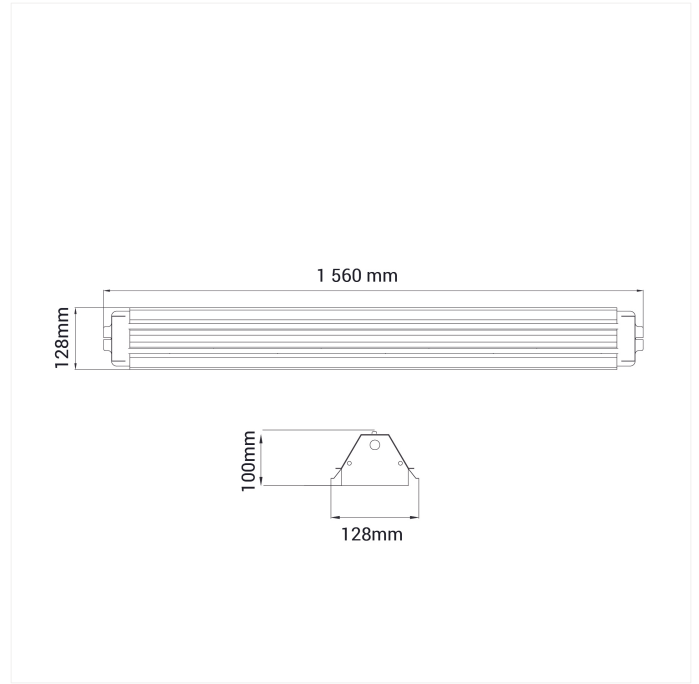

FDV SPEC SHEET

Bladeline

Art. no: 0261-4E-02-3

Lighting Solutions

Bladeline

Art. no: 0261-4E-02-3

LIGHT TECHNICAL

Lightsource Type:	LED (built in)
Lumen Output:	7128
Lumen LED (tc=25):	7300
Beam Angle:	110°
CCT (Color Temperature):	2700
CRI / Ra:	80
Color Code:	827
MacAdam (SDCM):	3
Lens (Diffuser):	Crossblade

ELECTRICAL DATA

Dimming:	None
System Power [W]:	66
System Voltage [V]:	230V 50Hz
Protection Class:	1
Max load pr circuit - B10:	18
Max load pr circuit - B16:	29
Max load pr circuit - C10:	30
Max load pr circuit - C16:	48
Leakage current [mA]:	0,3
Inrush current I_{max} [A]:	33
Inrush current time [μs]:	162
Socket / Cap-Base:	N/A
Current Output [mA]:	450
Emergency light [h]:	1 hour
Emergency light testing:	Manual
Emergency lumen out [lm]:	450