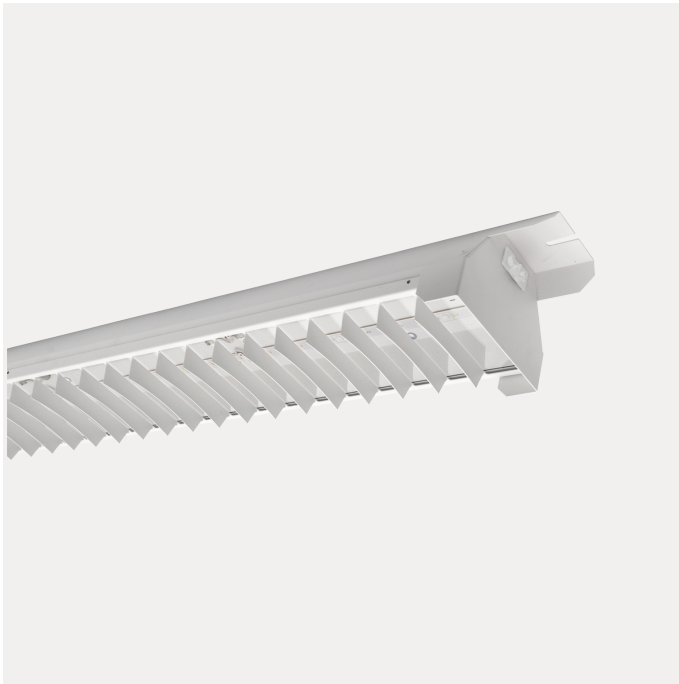

## FDV SPEC SHEET

Bladeline

Art. no: 0261-4E-02-3

Lighting Solutions

# Bladeline

Art. no: 0261-4E-02-3

### LIGHT TECHNICAL

Lightsource Type:	LED (built in)
Lumen Output:	7128
Lumen LED (tc=25):	7300
Beam Angle:	110°
CCT (Color Temperature):	2700
CRI / Ra:	80
Color Code:	827
MacAdam (SDCM):	3
Lens (Diffuser):	Crossblade

### PRODUCT

Ingress Protection:	IP20
Operating Temperature [°C]:	-10 - 40
Color:	White
Length [mm]:	156
Height [mm]:	100
Width [mm]:	128