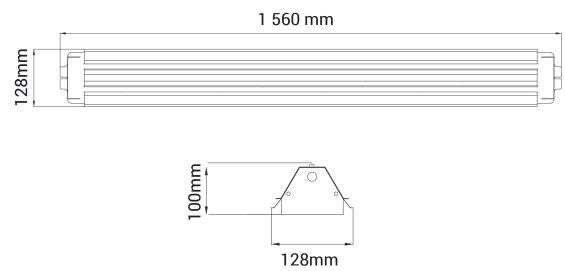

PRODUCT SHEET

Bladeline

Art. no: 0261-4E-02-3

Lighting Solutions

Bladeline

Bladeline is a highly flexible LED luminaire due to the fact that it may be installed surface mounted on the ceiling or on electrical tracks. The Bladeline has a efficiency LED driver providing a high light output. The Bladeline is an innovative LED luminaire with a white louvre front cover meet all demands for use in all retail - and industrial demands. The Louvre front cover made in aluminium reduces glare to a minimum level. The Bladeline is equipped with a chassis connector at each end to ensure a quick and efficient installation. Batteries for emergency: 1 year warranty

SPECIFICATIONS

Lightsource Type:	LED (built in)
System Power [W]:	66W
CCT (Color Temperature):	2700K
CRI / Ra:	80
Lumen Output:	7128lm
Lumen LED (tc=25):	7300lm
Beam Angle:	110°
Lens (Diffuser):	Crossblade
Dimming:	None
System Voltage [V]:	230V 50Hz
Connection:	18i5x2
Mounting:	Ceiling
MacAdam (SDCM):	3
Color:	White
Length [mm]:	156mm
Height [mm]:	100mm
Width [mm]:	128mm
Emergency light [h]:	1 hour
Emergency light testing:	Manual
Emergency lumen out [lm]:	450lm