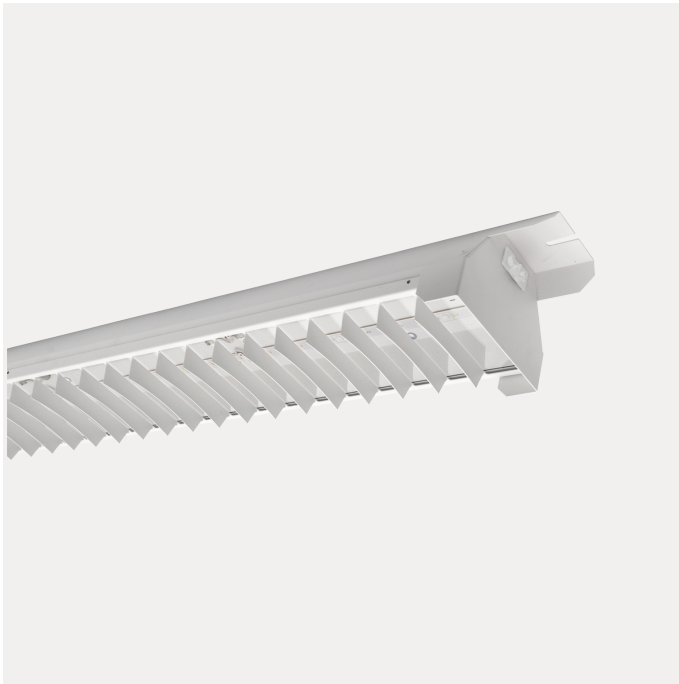

FDV SPEC SHEET

Bladeline

Art. no: 0265-4-02-3

Lighting Solutions

Bladeline

Art. no: 0265-4-02-3

LIGHT TECHNICAL

Lightsource Type:	LED (built in)
Lumen Output:	7713
Lumen LED (tc=25):	9250
Beam Angle:	110°
CCT (Color Temperature):	3000
CRI / Ra:	80
Color Code:	830
MacAdam (SDCM):	3
Lens (Diffuser):	Crossblade

PRODUCT

Ingress Protection:	IP20
Operating Temperature [°C]:	-10 - 40
Color:	White
Length [mm]:	155
Height [mm]:	100
Width [mm]:	130

ELECTRICAL DATA

Dimming:	None
System Power [W]:	68
System Voltage [V]:	230V 50Hz
Protection Class:	1
Max load pr circuit - B10:	18
Max load pr circuit - B16:	29
Max load pr circuit - C10:	30
Max load pr circuit - C16:	48
Leakage current [mA]:	0,3
Inrush current Imax [A]:	33
Inrush current time [µs]:	162
Socket / Cap-Base:	N/A
Current Output [mA]:	450

MOUNTING / CONNECTION

Connection:	18i3x2
Mounting:	Ceiling