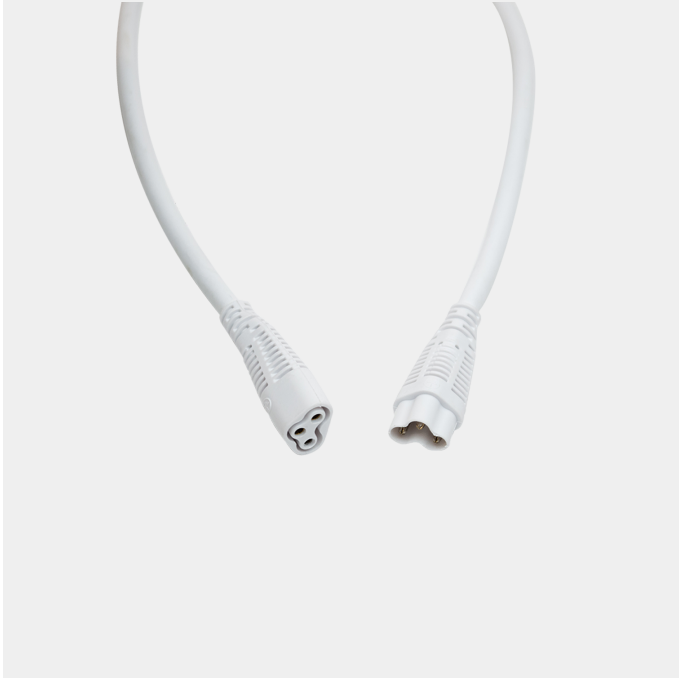

PRODUCT SHEET

Exilis extension cable 20cm Male/Female WH

Art. no: 1000-02-3

Lighting Solutions

Exilis extension cable 20cm Male/Female WH

SPECIFICATIONS

Color:	White
Length:	200mm