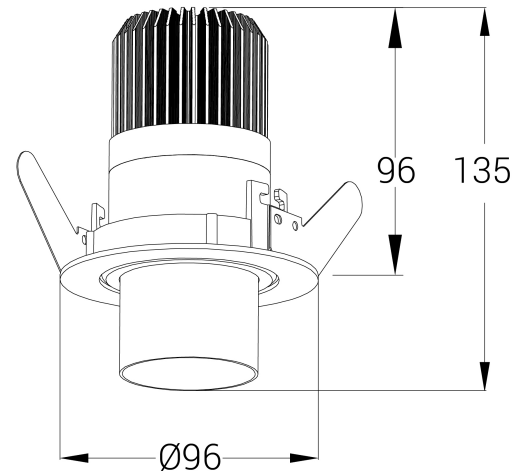

PRODUCT SHEET

Zoom Recessed COB

Art. no: 1014-560-3

Lighting Solutions

Zoom Recessed COB

Zoom Recessed, is relatively small downlight with a cut-out size of Ø81mm. The unique zoom patent makes it possible to vary the beam angel between 5 - and 60 degrees making this model highly versatile. The Zoom Recessed is available in both 2700 and 3000 Kelvin and is made from robust die-cast aluminum. Please see the table for technical details.

SPECIFICATIONS

Lightsource Type:	LED (built in)
System Power [W]:	15W
CCT (Color Temperature):	3000K
CRI / Ra:	90
Lumen LED (tc=25):	1300lm
Beam Angle:	5-60°
Lens (Diffuser):	Clear
Dimming:	Phase-Cut
System Voltage [V]:	230V 50Hz
Connection:	18i3 Quick connection
Mounting:	Partial-recessed, Recessed
Cut-out [mm]:	81mm
MacAdam (SDCM):	3
Color:	White
Height [mm]:	96mm
Width [mm]:	60mm
To be recessed in insulation:	No