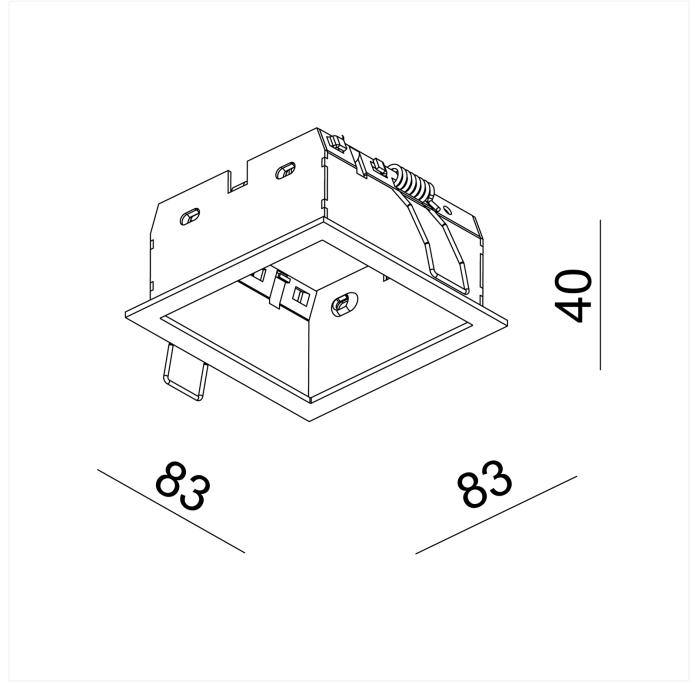

## FDV SPEC SHEET

Rise L Mounting kit BK

Art. no: 11090-2

*Lighting Solutions*

# Rise L Mounting kit BK

Art. no: 11090-2

### PRODUCT

Color:	Black
Length [mm]:	83
Height [mm]:	40
Width [mm]:	83