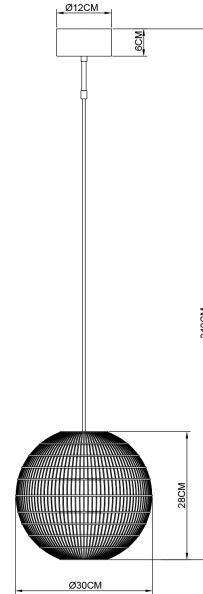

## PRODUCT SHEET

Alba Pendant E27 Max 40W Brass Ø300mm 3m cable

Art. no: 118046-4

Lighting Solutions

# Alba Pendant E27 Max 40W Brass Ø300mm 3m cable

### SPECIFICATIONS

Lightsource Type:	Lightsource not included
Max. Power [W]:	40
Socket / Cap-Base:	E27
Dimming:	Light bulb dependent
System Voltage [V]:	230V 50Hz
Mounting:	Pendant
Color:	Brass
Height [mm]:	280mm
Width [mm]:	300mm
Weight [kg]:	2,2kg