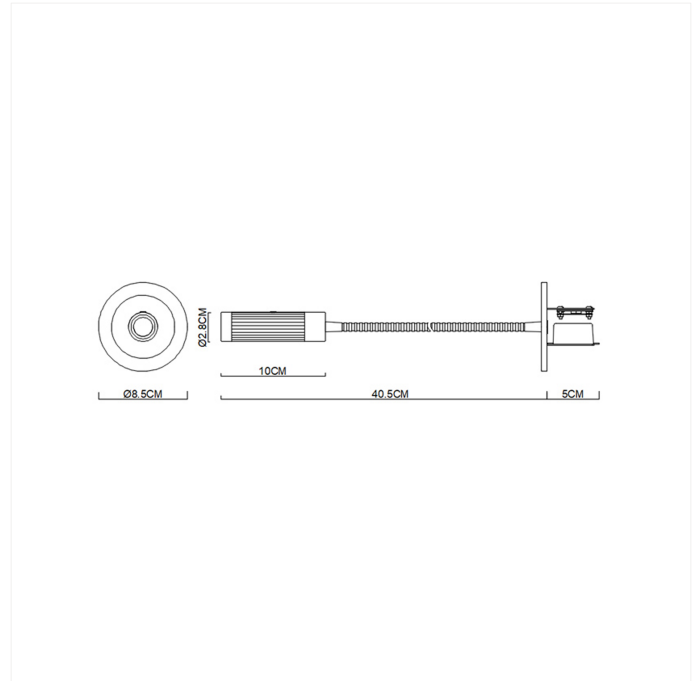

## FDV SPEC SHEET

Giulio recessed wall flexible hose copper/antique brass  
Art. no: 11840-13

# Giulio recessed wall flexible hose copper/antique bra

Art. no: 11840-13

LIGHT TECHNICAL	
Lumen Output:	160
Lumen LED (tc=25):	85
Beam Angle:	40°
CCT (Color Temperature):	3000
CRI / Ra:	80
Color Code:	830
MOUNTING / CONNECTION	
Connection:	Terminal
Cut-out [mm]:	55
Mounting:	Wall, Recessed
PRODUCT	
Ingress Protection:	IP20
Color:	Copper/Brass
Length [mm]:	400
Height [mm]:	28
Width [mm]:	85
Weight [kg]:	0,4