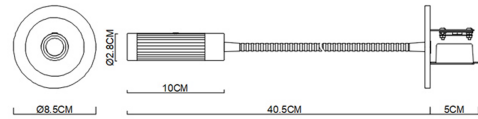

### SPECIFICATIONS

System Power [W]:	3W
CCT (Color Temperature):	3000K
CRI / Ra:	80
Lumen Output:	160lm
Lumen LED (tc=25):	85lm
Beam Angle:	40°
Dimming:	None
System Voltage [V]:	230V 50Hz
Connection:	Terminal
Mounting:	Wall, Recessed
Cut-out [mm]:	55mm
Color:	Copper/Brass
Length [mm]:	400mm
Height [mm]:	28mm
Width [mm]:	85mm
Weight [kg]:	0,4kg