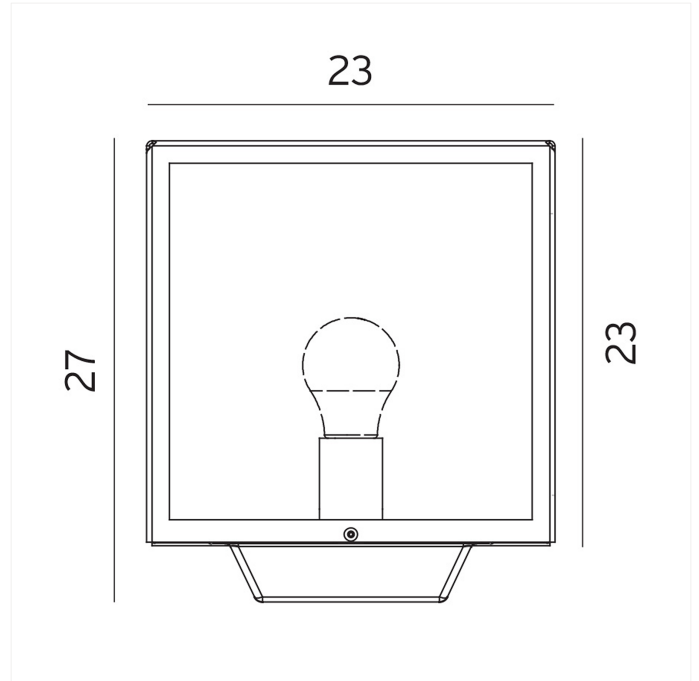

FDV SPEC SHEET

Lofoten 1941 E27 Max 57W IP44 BK

Art. no: 3101767

Lighting Solutions

Lofoten 1941 E27 Max 57W IP44 BK

Art. no: 3101767

LIGHT TECHNICAL

Lightsource Type:	Lightsource not included
Socket / Cap-Base:	E27

MOUNTING / CONNECTION

Mounting:	Ground

PRODUCT

Ingress Protection:	IP44
Color:	Black
Length [mm]:	230
Height [mm]:	270
Width [mm]:	230
Weight [kg]:	3

ELECTRICAL DATA

Dimming:	Light bulb dependent
Max. Power [W]:	LED 11W / Halogen 57W
System Voltage [V]:	230V 50Hz
Protection Class:	2
Socket / Cap-Base:	E27