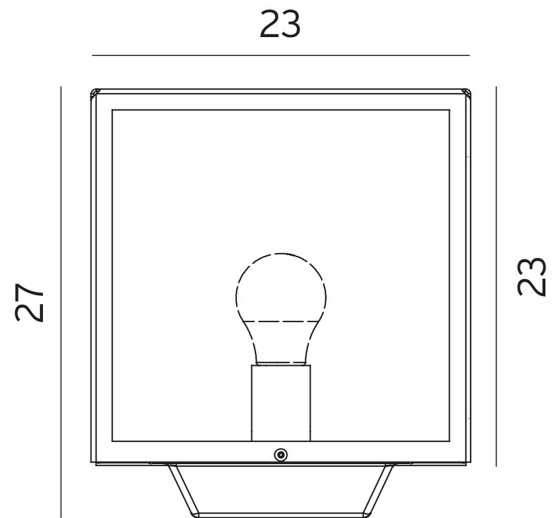

PRODUCT SHEET

Lofoten 1941 E27 Max 57W IP44 BK

Art. no: 3101767

Lighting Solutions

Lofoten 1941 E27 Max 57W IP44 BK

SPECIFICATIONS

Lightsource Type:	Lightsource not included
Max. Power [W]:	LED 11W / Halogen 57W
Socket / Cap-Base:	E27
Dimming:	Light bulb dependent
System Voltage [V]:	230V 50Hz
Mounting:	Ground
Color:	Black
Length [mm]:	230mm
Height [mm]:	270mm
Width [mm]:	230mm
Weight [kg]:	3kg