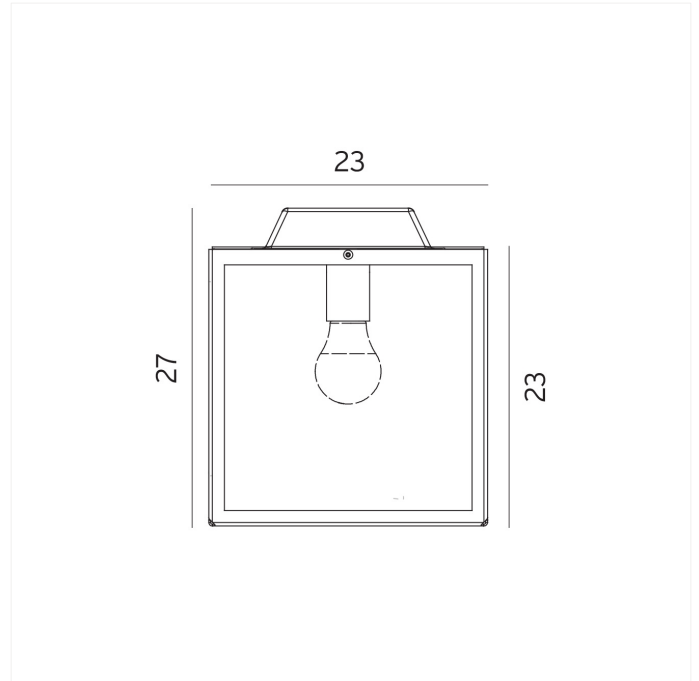

## FDV SPEC SHEET

Lofoten 1942 Ceiling E27 Max 57W Halo IP44 BK  
Art. no: 3101769

Lighting Solutions

### PRODUCT

Ingress Protection:	IP44
Color:	Black
Length [mm]:	230
Height [mm]:	380
Width [mm]:	230
Weight [kg]:	3,8