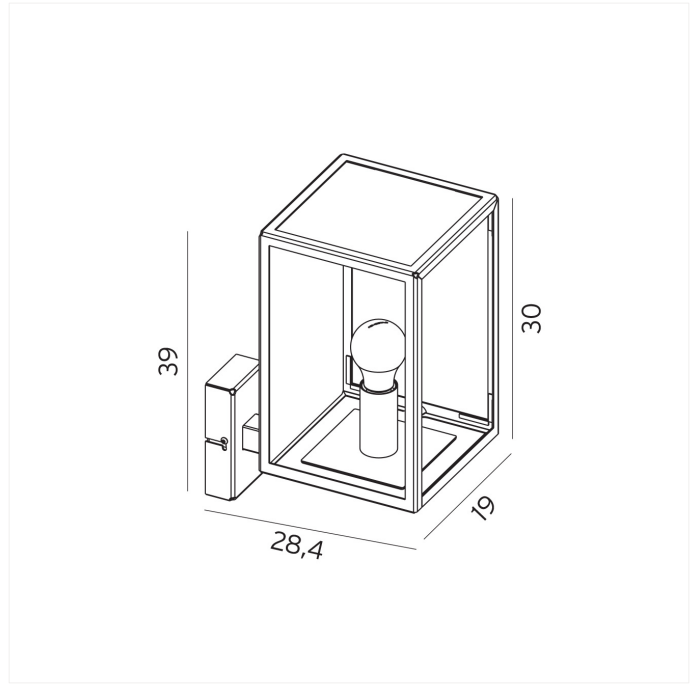

## FDV SPEC SHEET

Lofoten 1943 Wall W27 Max 57W halogen IP44 BK  
Art. no: 3101949

*Lighting Solutions*

# Lofoten 1943 Wall W27 Max 57W halogen IP44 BK

Art. no: 3101949

### PRODUCT

Ingress Protection:	IP44
Color:	Black
Length [mm]:	284
Height [mm]:	390
Width [mm]:	190
Weight [kg]:	4,15