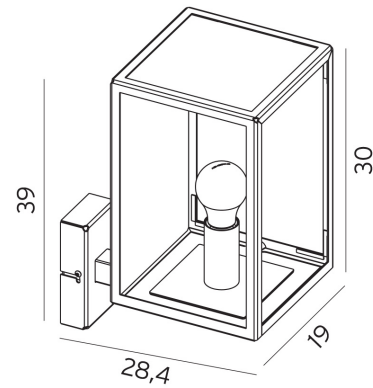

## PRODUCT SHEET

Lofoten 1943 Wall W27 Max 57W halogen IP44 BK

Art. no: 3101949

Lighting Solutions

# Lofoten 1943 Wall W27 Max 57W halogen IP44 BK

### SPECIFICATIONS

Lightsource Type:	Lightsource not included
Max. Power [W]:	LED 11W / Halogen 57W
Socket / Cap-Base:	E27
Dimming:	Light bulb dependent
System Voltage [V]:	230V 50Hz
Mounting:	Wall
Color:	Black
Length [mm]:	284mm
Height [mm]:	390mm
Width [mm]:	190mm
Weight [kg]:	4,15kg