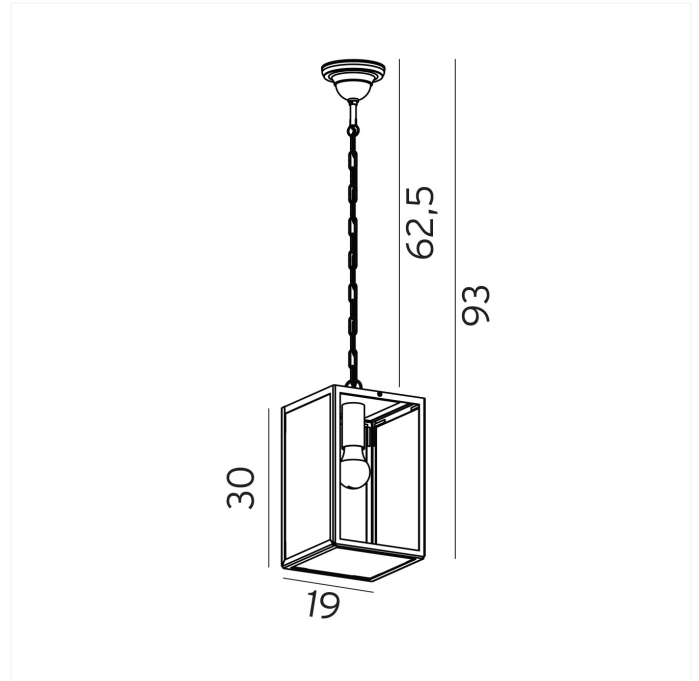

FDV SPEC SHEET

Lofoten 1944 Ceiling Pendant E27 Max 57W Halo IP44 BK
Art. no: 3101950

Lighting Solutions

Lofoten 1944 Ceiling Pendant E27 Max 57W Halo IP44

Art. no: 3101950

LIGHT TECHNICAL

Lightsource Type:	Lightsource not included
Socket / Cap-Base:	E27

MOUNTING / CONNECTION

Mounting:	Ceiling
-----------	---------

PRODUCT

Ingress Protection:	IP44
Color:	Black
Length [mm]:	190
Height [mm]:	300
Width [mm]:	190
Weight [kg]:	3,8

ELECTRICAL DATA

Dimming:	Light bulb dependent
Max. Power [W]:	LED 11W / Halogen 57W
System Voltage [V]:	230V 50Hz
Protection Class:	2
Socket / Cap-Base:	E27