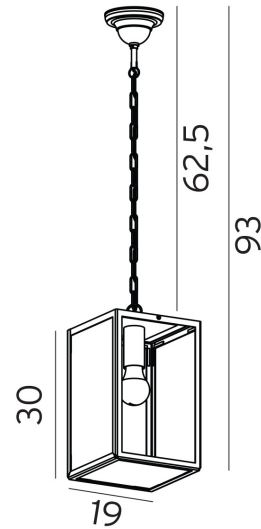

## PRODUCT SHEET

Lofoten 1944 Ceiling Pendant E27 Max 57W Halo IP44 BK

Art. no: 3101950

Lighting Solutions

# Lofoten 1944 Ceiling Pendant E27 Max 57W Halo IP44

### SPECIFICATIONS

Lightsource Type:	Lightsource not included
Max. Power [W]:	LED 11W / Halogen 57W
Socket / Cap-Base:	E27
Dimming:	Light bulb dependent
System Voltage [V]:	230V 50Hz
Mounting:	Ceiling
Color:	Black
Length [mm]:	190mm
Height [mm]:	300mm
Width [mm]:	190mm
Weight [kg]:	3,8kg