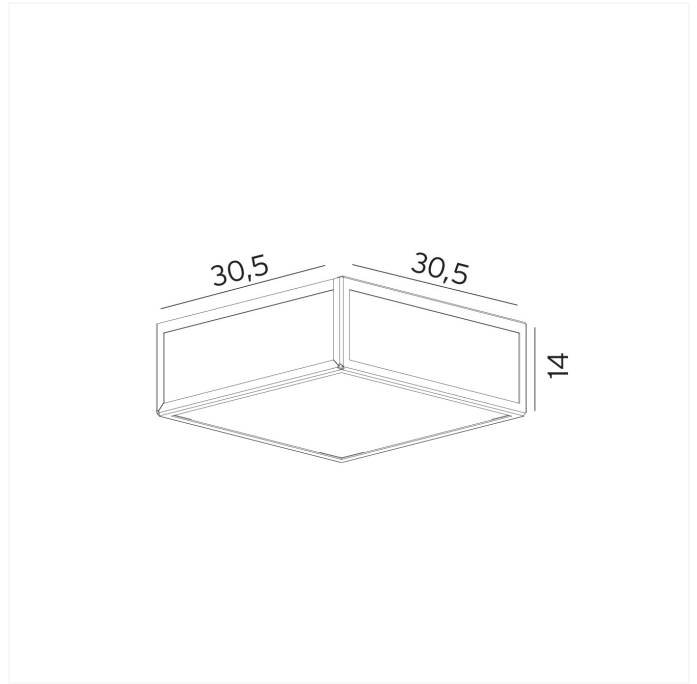

FDV SPEC SHEET

Lofoten 1945 Ceiling E27 Max 57W IP44 BK

Art. no: 3101963

Lighting Solutions

Lofoten 1945 Ceiling E27 Max 57W IP44 BK

Art. no: 3101963

LIGHT TECHNICAL

Lightsource Type:	Lightsource not included
Socket / Cap-Base:	E27

MOUNTING / CONNECTION

Mounting:	Ceiling
-----------	---------

PRODUCT

Ingress Protection:	IP44
Color:	Black
Length [mm]:	305
Height [mm]:	140
Width [mm]:	305
Weight [kg]:	5

ELECTRICAL DATA

Dimming:	Light bulb dependent
Max. Power [W]:	LED 11W / Halogen 57W
System Voltage [V]:	230V 50Hz
Protection Class:	2
Socket / Cap-Base:	E27