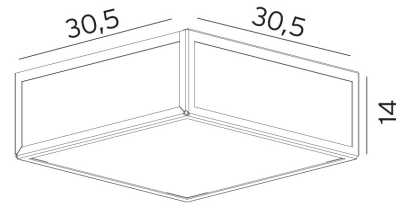

### SPECIFICATIONS

Lightsource Type:	Lightsource not included
Max. Power [W]:	LED 11W / Halogen 57W
Socket / Cap-Base:	E27
Dimming:	Light bulb dependent
System Voltage [V]:	230V 50Hz
Mounting:	Ceiling
Color:	Black
Length [mm]:	305mm
Height [mm]:	140mm
Width [mm]:	305mm
Weight [kg]:	5kg