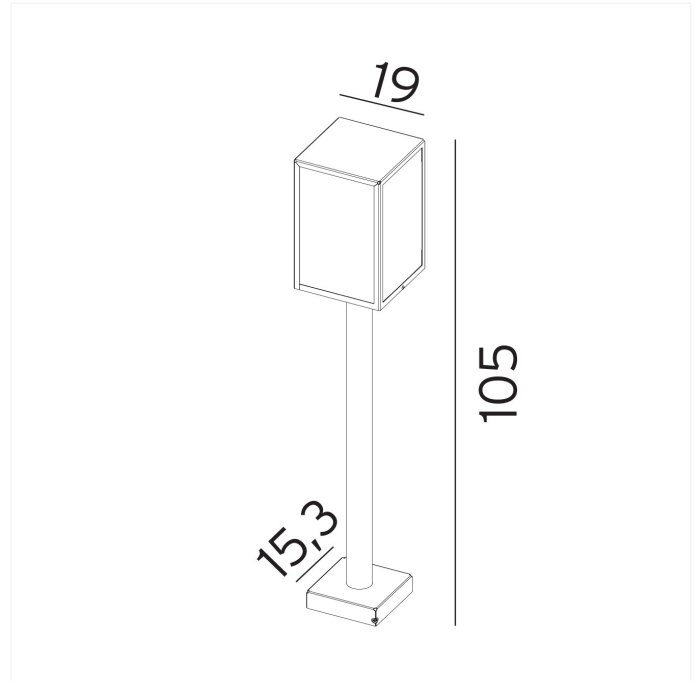

FDV SPEC SHEET

Lofoten 1946 E27 Max 57W IP44 BK

Art. no: 3101964

Lighting Solutions

Lofoten 1946 E27 Max 57W IP44 BK

Art. no: 3101964

LIGHT TECHNICAL

Lightsource Type:	Lightsource not included
Socket / Cap-Base:	E27

MOUNTING / CONNECTION

Mounting:	Ground
-----------	--------

PRODUCT

Ingress Protection:	IP44
Color:	Black
Length [mm]:	190
Height [mm]:	1050
Width [mm]:	190
Weight [kg]:	8

ELECTRICAL DATA

Dimming:	Light bulb dependent
Max. Power [W]:	LED 11W / Halogen 57W
System Voltage [V]:	230V 50Hz
Protection Class:	2
Socket / Cap-Base:	E27