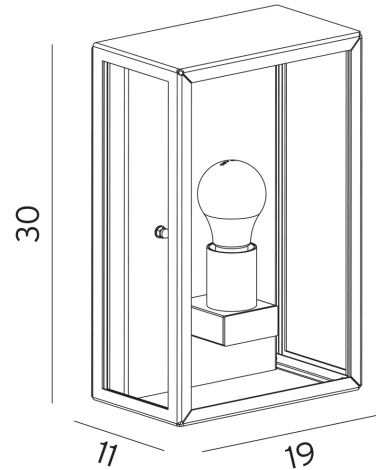

PRODUCT SHEET

Lofoten 1940 Wall E27 Max 57W IP44 BK

Art. no: 3120077

Lighting Solutions

Lofoten 1940 Wall E27 Max 57W IP44 BK

SPECIFICATIONS

Lightsource Type:	Lightsource not included
Max. Power [W]:	LED 11W / Halogen 57W
Socket / Cap-Base:	E27
Dimming:	Light bulb dependent
System Voltage [V]:	230V 50Hz
Mounting:	Wall
Color:	Black
Length [mm]:	110mm
Height [mm]:	300mm
Width [mm]:	190mm
Weight [kg]:	3kg