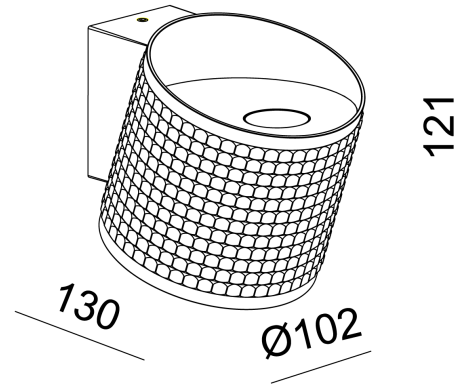

### SPECIFICATIONS

Lightsource Type:	LED (built in)
System Power [W]:	2x4,6W
CCT (Color Temperature):	2700K
CRI / Ra:	90
Lumen Output:	612lm
Lumen LED (tc=25):	2x350lm
Lens (Diffuser):	Clear
Dimming:	Phase-Cut
System Voltage [V]:	230V 50Hz
Connection:	Terminal
Mounting:	Wall, Surface
Lumen/W:	65lm/W
Color:	Black/Gold
Length [mm]:	130mm
Height [mm]:	121mm
Width [mm]:	102mm
Weight [kg]:	0,5kg