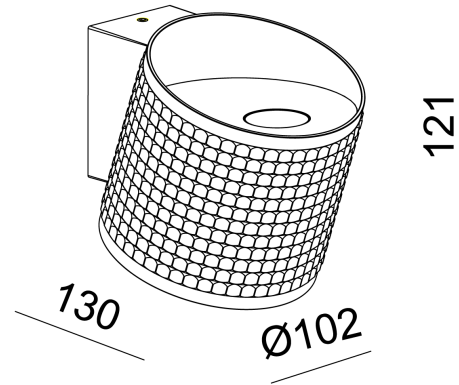

PRODUCT SHEET

Apollo Plus

Art. no: 3534-3

Lighting Solutions

Apollo Plus

SPECIFICATIONS

Lightsource Type:	LED (built in)
System Power [W]:	2x4,6W
CCT (Color Temperature):	2700K
CRI / Ra:	90
Lumen Output:	612lm
Lumen LED (tc=25):	2x350lm
Lens (Diffuser):	Clear
Dimming:	Phase-Cut
System Voltage [V]:	230V 50Hz
Connection:	Terminal
Mounting:	Wall, Surface
Lumen/W:	65lm/W
Color:	White
Length [mm]:	130mm
Height [mm]:	121mm
Width [mm]:	102mm
Weight [kg]:	0,5kg