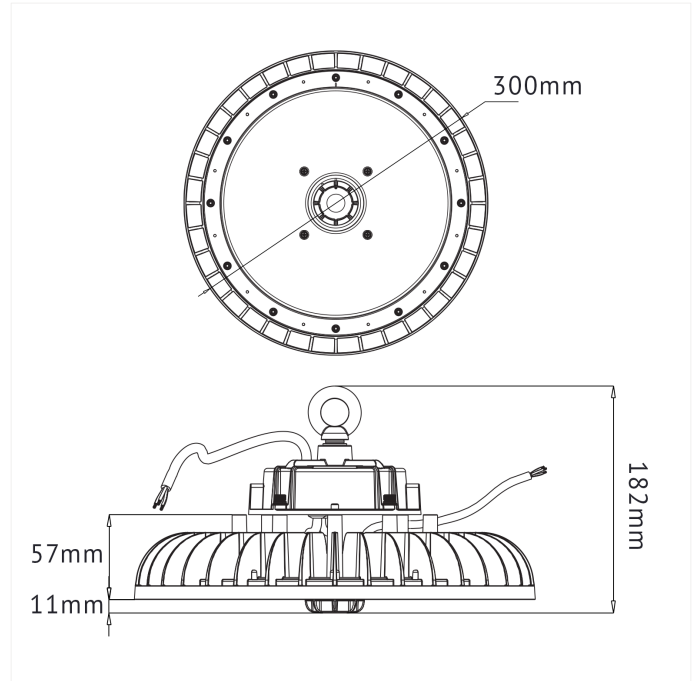

FDV SPEC SHEET

Ufo B High Bay 150W

Art. no: 4214-02-2-ddd

Lighting Solutions

Ufo B High Bay 150W

Art. no: 4214-02-2-ddd

LIGHT TECHNICAL

Lightsource Type:	LED (built in)
Lumen Output:	24350
Lumen LED (tc=25):	26800
Beam Angle:	120
CCT (Color Temperature):	4000
CRI / Ra:	80
Color Code:	840
Lens (Diffuser):	Lens

PRODUCT

Ingress Protection:	IP65
Impact Protection:	IK08
Operating Temperature [°C]:	-35 - 50
Lifetime [h]:	L80B50: 76 000
Color:	Black
Height [mm]:	116
Width [mm]:	300
Weight [kg]:	2,65

ELECTRICAL DATA

Dimming:	1-10V, PWM
System Power [W]:	150
System Voltage [V]:	230V 50Hz
Protection Class:	1

MOUNTING / CONNECTION

Connection:	18i3 5m + 2x0,4m free end
Mounting:	Suspended