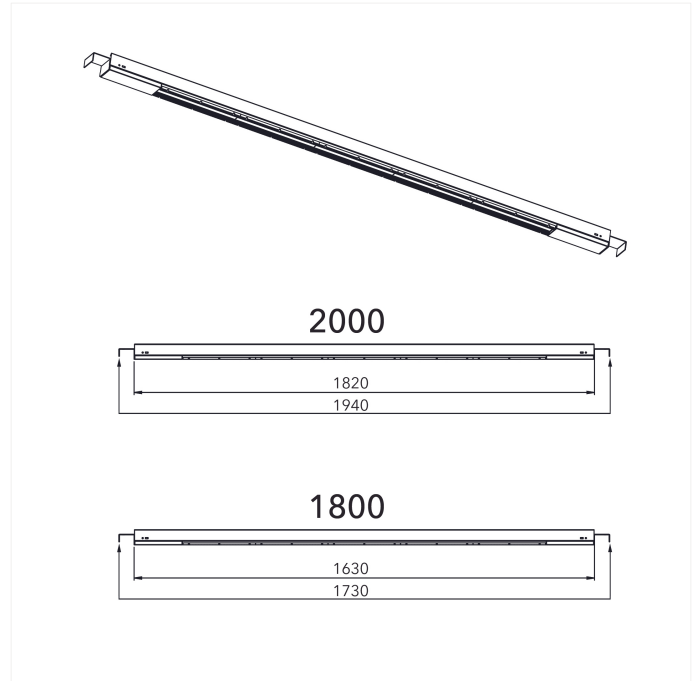

FDV SPEC SHEET

Shop

Art. no: 4230-DS-1

Lighting Solutions

Shop

Art. no: 4230-DS-1

LIGHT TECHNICAL

Lightsource Type:	LED (built in)
Lumen Output:	8380
Lumen LED (tc=25):	8800
Beam Angle:	D.Asym
CCT (Color Temperature):	3000
CRI / Ra:	80
Color Code:	830
Lens (Diffuser):	Lens

PRODUCT

Ingress Protection:	IP20
Impact Protection:	IK05
Operating Temperature [°C]:	0 - 35
Color:	Steel
Length [mm]:	1940
Height [mm]:	60
Width [mm]:	66,6
Weight [kg]:	3,8

ELECTRICAL DATA

Dimming:	None
System Power [W]:	62
System Voltage [V]:	230V 50Hz
Protection Class:	1
Max load pr circuit - B10:	13
Max load pr circuit - B16:	21
Max load pr circuit - C10:	22
Max load pr circuit - C16:	36
Leakage current [mA]:	0,3
Inrush current I _{max} [A]:	33
Inrush current time [µs]:	162
Socket / Cap-Base:	N/A

MOUNTING / CONNECTION

Connection:	18i3 Quick connection
Mounting:	System Ceiling 2000mm