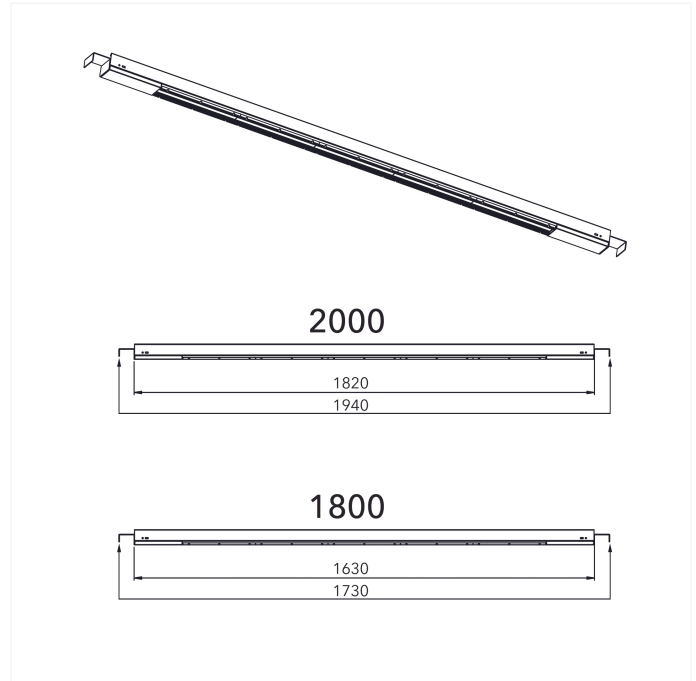

FDV SPEC SHEET

Shop

Art. no: 4330-DS-3

Lighting Solutions

Shop

Art. no: 4330-DS-3

LIGHT TECHNICAL

Lightsource Type:	LED (built in)
Lumen Output:	8379
Lumen LED (tc=25):	8800
Beam Angle:	D.Asym
CCT (Color Temperature):	3000
CRI / Ra:	80
Color Code:	830
Lens (Diffuser):	Lens

PRODUCT

Ingress Protection:	IP20
Impact Protection:	IK05
Operating Temperature [°C]:	0 - 35
Color:	White
Length [mm]:	1730
Height [mm]:	60
Width [mm]:	66,6
Weight [kg]:	3,8

ELECTRICAL DATA

Dimming:	None
System Power [W]:	62
System Voltage [V]:	230V 50Hz
Protection Class:	1
Max load pr circuit - B10:	13
Max load pr circuit - B16:	21
Max load pr circuit - C10:	22
Max load pr circuit - C16:	36
Leakage current [mA]:	0,3
Inrush current I _{max} [A]:	33
Inrush current time [µs]:	162
Socket / Cap-Base:	N/A

MOUNTING / CONNECTION

Connection:	18i3 Quick connection
Mounting:	System Ceiling 1800mm