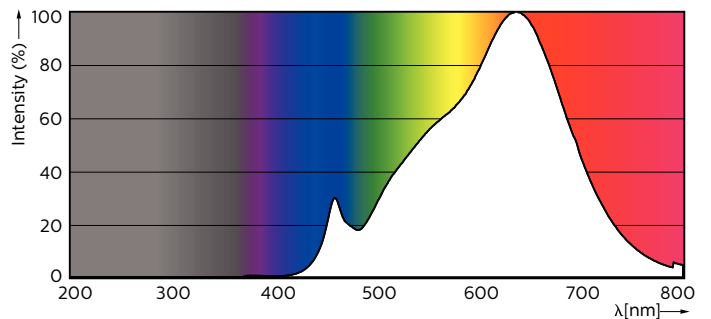

Product data

General Information		Color Rendering Index (Nom)	
Cap-Base	GU10 [GU10]		97
EU RoHS compliant	Yes	LLMF At End Of Nominal Lifetime (Nom)	70 %
Nominal Lifetime (Nom)	40000 h	Luminous Flux in 90° Cone (Rated)	265 lm
Switching Cycle	50000X	Operating and Electrical	
Technical Type	3.9-35W	Input Frequency	50 to 60 Hz
Light Technical		Power (Nom)	3.9 W
Color Code	927	Lamp Current (Nom)	22 mA
Beam Angle (Nom)	36 °	Wattage Equivalent	35 W
Luminous Flux (Nom)	265 lm	Starting Time (Nom)	0.5 s
Luminous Intensity (Nom)	540 cd	Warm Up Time to 60% Light (Nom)	0.5 s
Color Designation	Warm White (WW)	Power Factor (Nom)	0.8
Correlated Color Temperature (Nom)	2700 K	Voltage (Nom)	220-240 V
Luminous Efficacy (rated) (Nom)	67.95 lm/W		
Color Consistency	<3		

Product Data

Full product code	871869670755500
-------------------	-----------------

Order product name	MASTER LED ExpertColor LED ExpertColor 3.9-35W GU10 927 36D
EAN/UPC - Product	8718696707555
Order code	929001346702
Numerator - Quantity Per Pack	1
Numerator - Packs per outer box	10
Material Nr. (12NC)	929001346702
Net Weight (Piece)	0.038 kg

Dimensional drawing

GU10 230V4W-35W 235lm 40D 2700K GU10 Dim

Product	D	C
MASTER LED ExpertColor LED ExpertColor 3.9-35W GU10 927 36D	50 mm	54 mm

Photometric data

MASTER LEDspot ExpertColor MV 35W GU10 927 36D