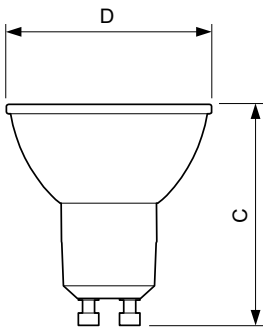

Dimensional drawing

GU10 230V4W-35W 235lm 40D 2700K GU10 Dim

Product	D	C
MASTER LED ExpertColor LED ExpertColor 3.9-35W GU10 927 36D	50 mm	54 mm

Photometric data

MASTER LEDspot ExpertColor MV 35W GU10 927 36D