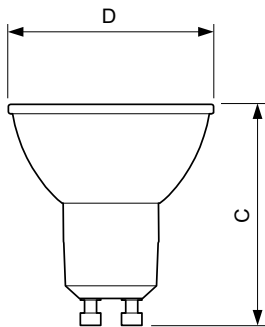

### Product data

General Information		Color Rendering Index (Nom)	
Cap-Base	GU10 [ GU10]		97
EU RoHS compliant	Yes	LLMF At End Of Nominal Lifetime (Nom)	70 %
Nominal Lifetime (Nom)	40000 h	Luminous Flux in 90° Cone (Rated)	355 lm
Switching Cycle	50000X	<b>Operating and Electrical</b>	
Technical Type	5.5-50W	Input Frequency	50 to 60 Hz
<b>Light Technical</b>		Power (Nom)	5.5 W
Color Code	927	Lamp Current (Nom)	30 mA
Beam Angle (Nom)	25 °	Wattage Equivalent	50 W
Luminous Flux (Nom)	355 lm	Starting Time (Nom)	0.5 s
Luminous Intensity (Nom)	1000 cd	Warm Up Time to 60% Light (Nom)	0.5 s
Color Designation	Warm White (WW)	Power Factor (Nom)	0.8
Correlated Color Temperature (Nom)	2700 K	Voltage (Nom)	220-240 V
Luminous Efficacy (rated) (Nom)	64.55 lm/W		
Color Consistency	<3		

## Dimensional drawing

GU10 230V5.5W-50W345lm25D 2700K GU10 Dim

Product	D	C
MASTER LED ExpertColor LED ExpertColor 5.5-50W GU10 927 25D	50 mm	54 mm