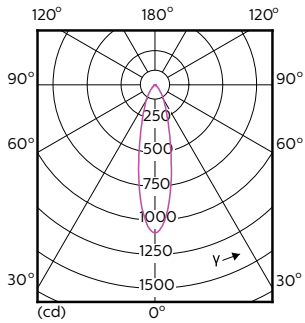

MASTER LEDspot ExpertColor MV

Photometric data

MASTER LEDspot ExpertColor MV 50W GU10 927 25D