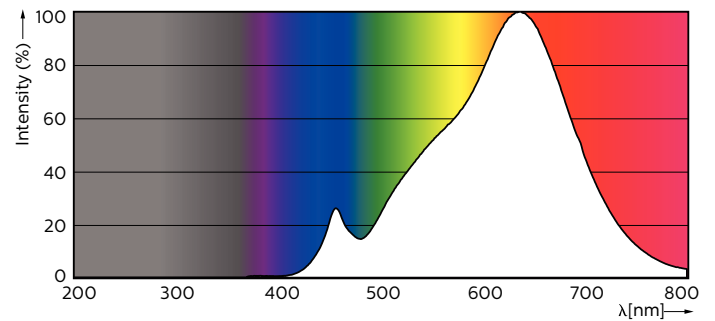

### Product data

General Information		Color Rendering Index (Nom)	
Cap-Base	GU10 [ GU10]		97
EU RoHS compliant	Yes	LLMF At End Of Nominal Lifetime (Nom)	70 %
Nominal Lifetime (Nom)	40000 h	Luminous Flux in 90° Cone (Rated)	355 lm
Switching Cycle	50000X	<b>Operating and Electrical</b>	
Technical Type	5.5-50W	Input Frequency	50 to 60 Hz
<b>Light Technical</b>		Power (Nom)	5.5 W
Color Code	927	Lamp Current (Nom)	30 mA
Beam Angle (Nom)	25 °	Wattage Equivalent	50 W
Luminous Flux (Nom)	355 lm	Starting Time (Nom)	0.5 s
Luminous Intensity (Nom)	1000 cd	Warm Up Time to 60% Light (Nom)	0.5 s
Color Designation	Warm White (WW)	Power Factor (Nom)	0.8
Correlated Color Temperature (Nom)	2700 K	Voltage (Nom)	220-240 V
Luminous Efficacy (rated) (Nom)	64.55 lm/W		
Color Consistency	<3		

## Dimensional drawing

GU10 230V5.5W-50W345lm25D 2700K GU10 Dim

Product	D	C
MASTER LED ExpertColor LED ExpertColor 5.5-50W GU10 927 25D	50 mm	54 mm

## Photometric data

MASTER LEDspot ExpertColor MV 50W GU10 927 25D

MASTER LEDspot ExpertColor MV 50W GU10 927 25D