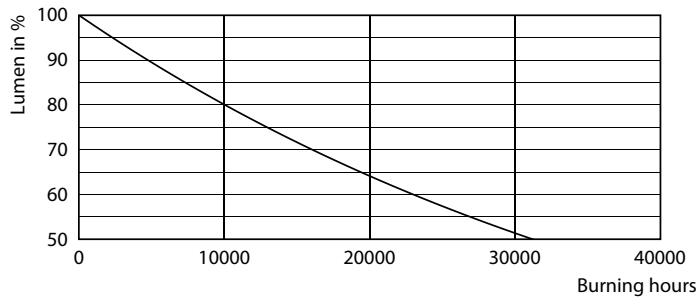

Classic filament LEDbulbs

Lifetime

CLA LED GOLD

CLA LED GOLD