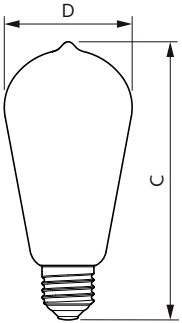

Lamp Current (Nom)	35 mA
Wattage Equivalent	25 W
Starting Time (Nom)	0.5 s
Warm Up Time to 60% Light (Nom)	0.5 s
Power Factor (Nom)	0.7
Voltage (Nom)	220-240 V
Temperature	
T-Case Maximum (Nom)	35 °C
Controls and Dimming	
Dimmable	Yes
Mechanical and Housing	
Bulb Finish	Transparent Amber
Approval and Application	
Energy Efficiency Label (EEL)	A
Energy Consumption kWh/1000 h	6 kWh

Numerator - Packs per outer box	6
Material Nr. (12NC)	929002223902
Net Weight (Piece)	0.048 kg

Dimensional drawing

Spiral Bulb ST64 230V 5W-25W 250lm2000K

Product	D	C
CLA LEDBulb D 5.5-25W ST64 E27 GOLD SP C	64 mm	140 mm