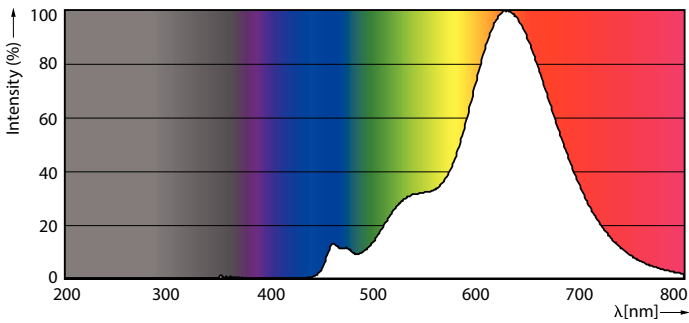

Photometric data

CLA LED GOLD