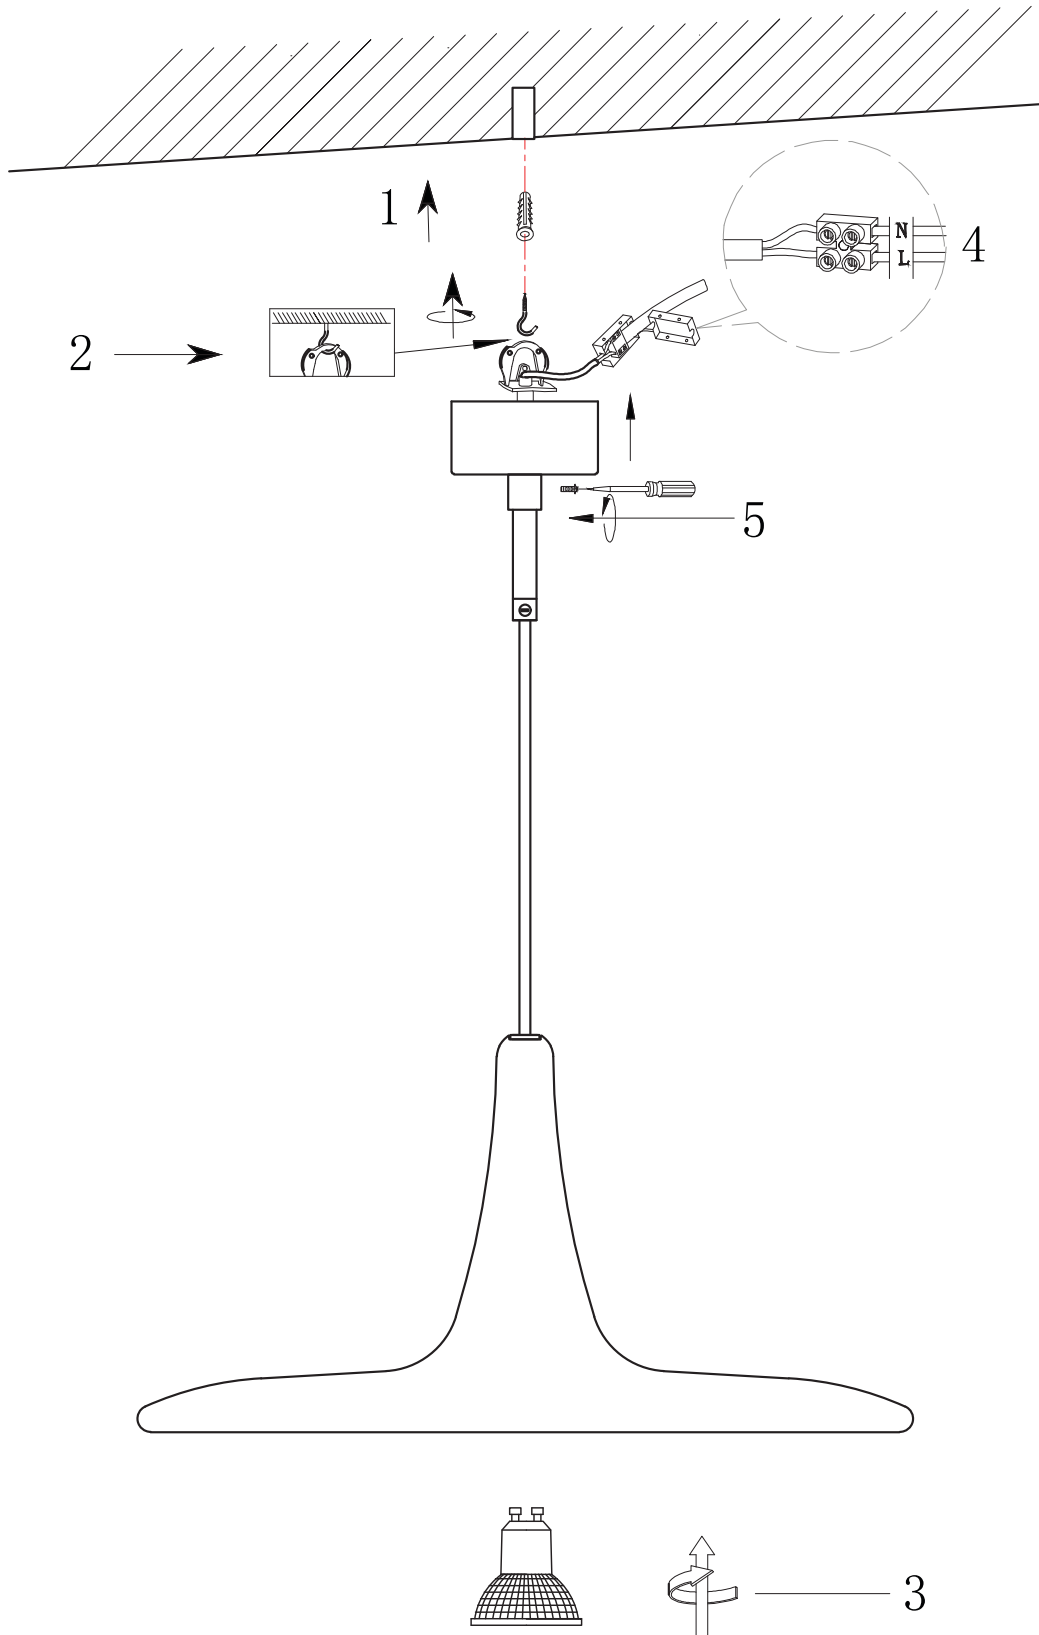

DISK

Installation manual

NORLUX®

Lighting Solutions

Socket: GU10 (Max. 40W)

⚠ Safety Notes:

- Installation should only be done by qualified electrician.
- Make sure no voltage while installation