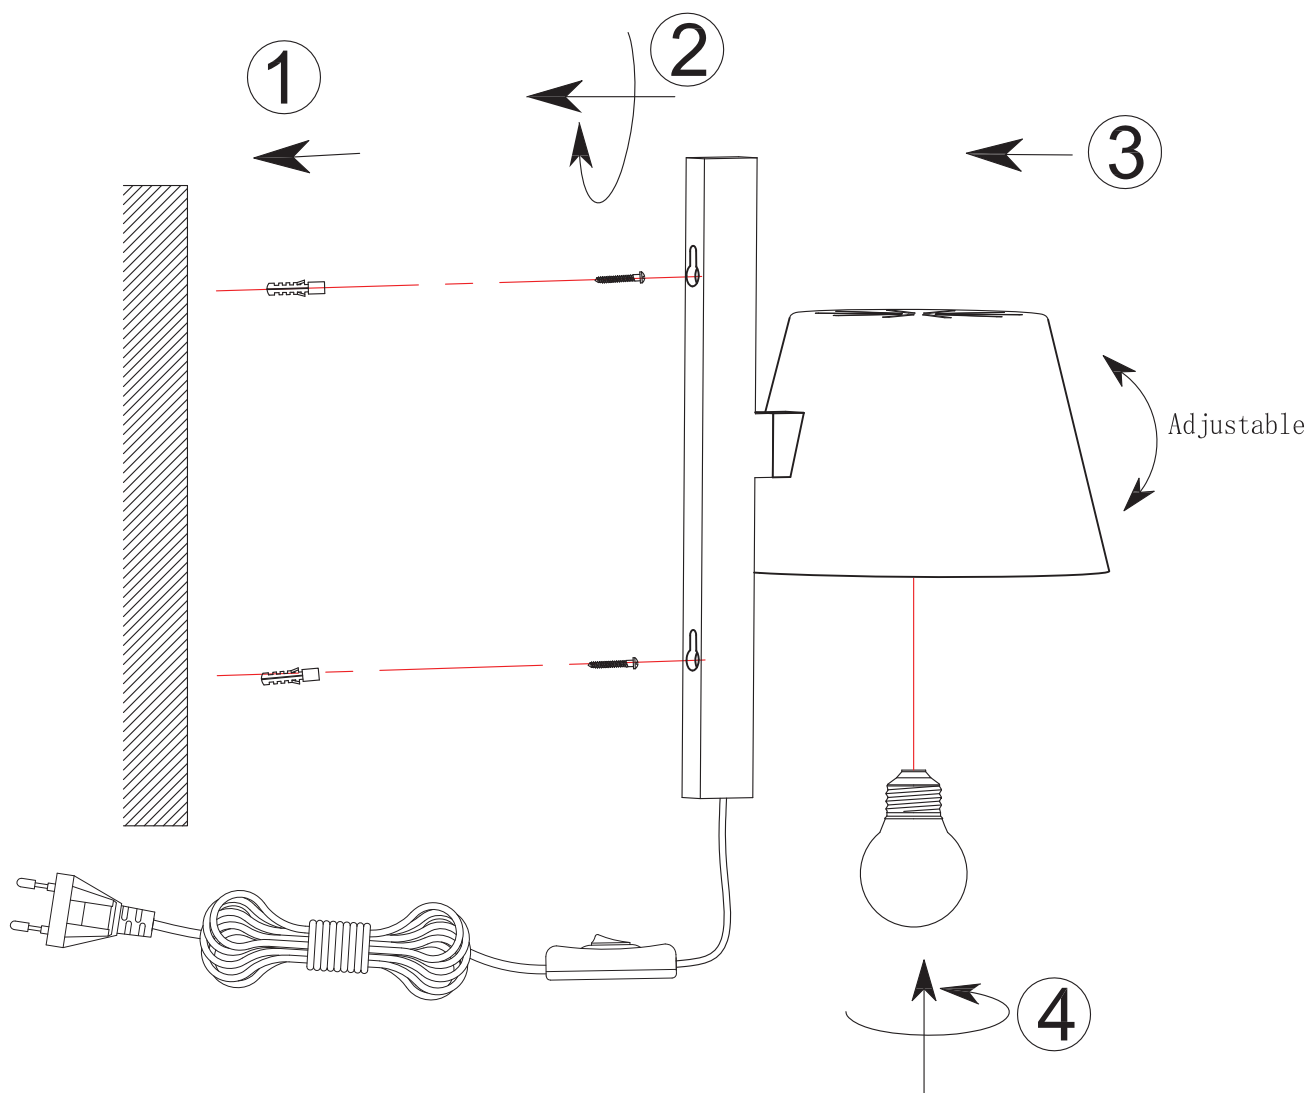

POLUS WALL

Installation manual

NORLUX[®]

Lighting Solutions

Socket: E27 (Max. 40W)

⚠ Safety Notes:

- Installation should only be done by qualified electrician.
- Make sure no voltage while installation