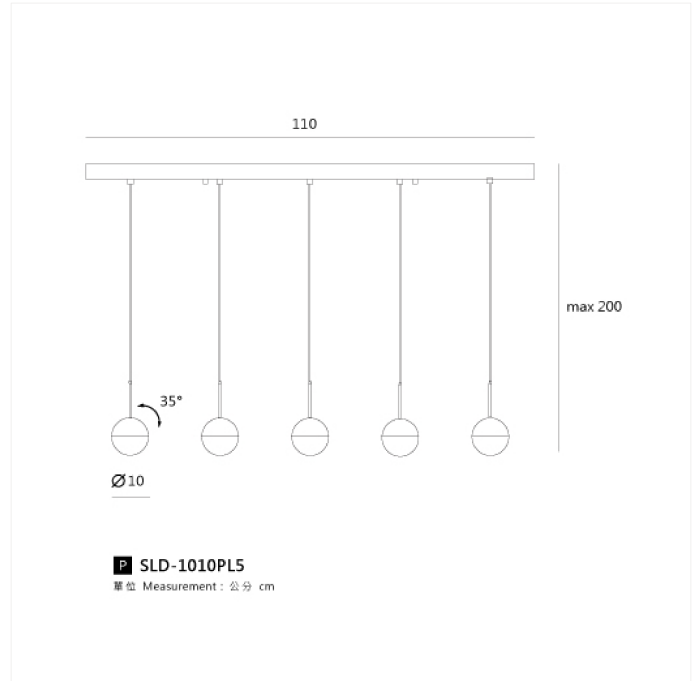

FDV SPEC SHEET
Dora 5 Pendant
Art. no: SLD-1010PL5-Brass

Dora 5 Pendant

Art. no: SLD-1010PL5-Brass

LIGHT TECHNICAL

Lightsource Type:	LED (built in)
Lumen Output:	1250
Lumen LED (tc=25):	3000
Beam Angle:	120°
CCT (Color Temperature):	3000
CRI / Ra:	90
Color Code:	930
Lens (Diffuser):	Clear

MOUNTING / CONNECTION

Connection:	Cable 3m
Mounting:	Ceiling

PRODUCT

Ingress Protection:	IP20
Operating Temperature [°C]:	-
Color:	Brass
Length [mm]:	1100
Width [mm]:	100
Weight [kg]:	9,25

ELECTRICAL DATA

System Power [W]:	32,5
System Voltage [V]:	230V 50Hz
Socket / Cap-Base:	N/A
Current Output [mA]:	700