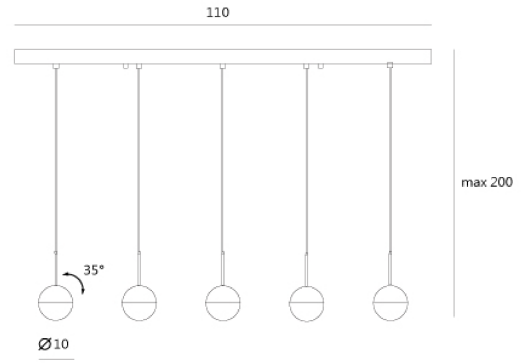

PRODUCT SHEET

Dora 5 Pendant

Art. no: SLD-1010PL5-Brass

Lighting Solutions

Dora 5 Pendant

P SLD-1010PL5

單位 Measurement: 公分 cm

SPECIFICATIONS

Lightsource Type:	LED (built in)
System Power [W]:	32,5W
CCT (Color Temperature):	3000K
CRI / Ra:	90
Lumen Output:	1250lm
Lumen LED (tc=25):	3000lm
Beam Angle:	120°
Lens (Diffuser):	Clear
System Voltage [V]:	230V 50Hz
Connection:	Cable 3m
Mounting:	Ceiling
Color:	Brass
Length [mm]:	1100mm
Width [mm]:	100mm
Weight [kg]:	9,25kg

DORA PL 5

UNIT:cd

AVERAGE BEAM ANGLE(50%):74.8 DE G