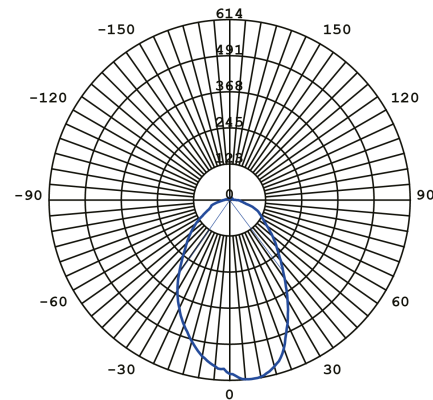

PRODUCT SHEET

Dora 5 Pendant

Art. no: SLD-1010PL5-Brass

Lighting Solutions

Dora 5 Pendant

P SLD-1010PL5

單位 Measurement: 公分 cm

SPECIFICATIONS

Lightsource Type:	LED (built in)
System Power [W]:	32,5W
CCT (Color Temperature):	3000K
CRI / Ra:	90
Lumen Output:	1250lm
Lumen LED (tc=25):	3000lm
Beam Angle:	120°
Lens (Diffuser):	Clear
System Voltage [V]:	230V 50Hz
Connection:	Cable 3m
Mounting:	Ceiling
Color:	Brass
Length [mm]:	1100mm
Width [mm]:	100mm
Weight [kg]:	9,25kg

DORA PL 5

UNIT:cd

AVERAGE BEAM ANGLE(50%):74.8 DE G