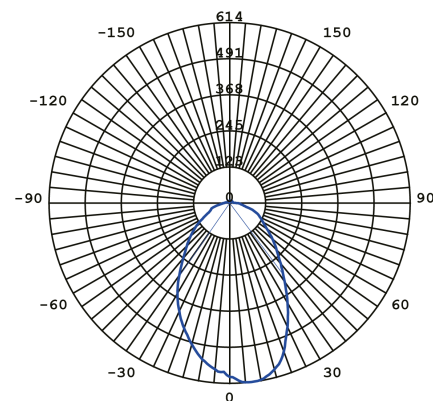

## Dora 5 Pendant

**P SLD-1010PL5**  
 單位 Measurement: 公分 cm

### SPECIFICATIONS

Lightsource Type:	LED (built in)
System Power [W]:	32,5W
CCT (Color Temperature):	3000K
CRI / Ra:	90
Lumen Output:	1250lm
Lumen LED (tc=25):	3000lm
Beam Angle:	120°
Lens (Diffuser):	Clear
System Voltage [V]:	230V 50Hz
Connection:	Cable 3m
Mounting:	Ceiling
Color:	Copper
Length [mm]:	1100mm
Width [mm]:	100mm
Weight [kg]:	9,25kg

DORA PL 5

UNIT:cd  
 AVERAGE BEAM ANGLE(50%):74.8 DE G