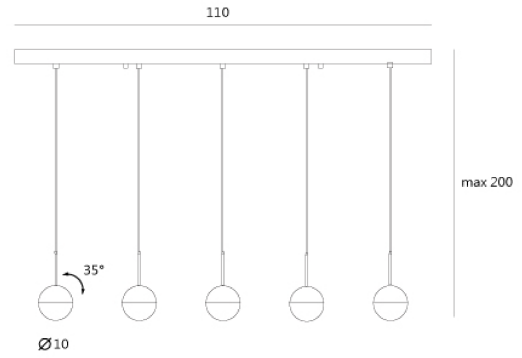

# PRODUCT SHEET

Dora 5 Pendant

Art. no: SLD-1010PL5-Copper

Lighting Solutions

## Dora 5 Pendant

**P SLD-1010PL5**  
 單位 Measurement: 公分 cm

### SPECIFICATIONS

Lightsource Type:	LED (built in)
System Power [W]:	32,5W
CCT (Color Temperature):	3000K
CRI / Ra:	90
Lumen Output:	1250lm
Lumen LED (tc=25):	3000lm
Beam Angle:	120°
Lens (Diffuser):	Clear
System Voltage [V]:	230V 50Hz
Connection:	Cable 3m
Mounting:	Ceiling
Color:	Copper
Length [mm]:	1100mm
Width [mm]:	100mm
Weight [kg]:	9,25kg

DORA PL 5

UNIT:cd  
 AVERAGE BEAM ANGLE(50%):74.8 DE G