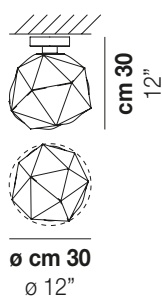

SEMAI PL P

TECHNICAL DATA:

CERTIFICATIONS:

LIGHT SOURCES

1x46W 220-240 V E27
50/60 Hz

VOLUME Mc 0,1
 GROSS WEIGHT Kg 5
 NET WEIGHT Kg 3

download

SHADE FINISHING