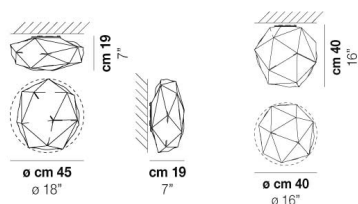

OTHER VERSION AVAILABLE

Click on the version to go to the web version of the product