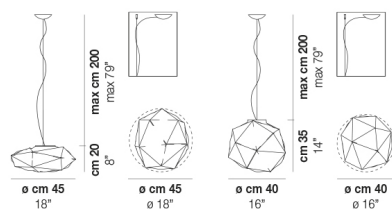

OTHER VERSION AVAILABLE

Click on the version to go to the web version of the product