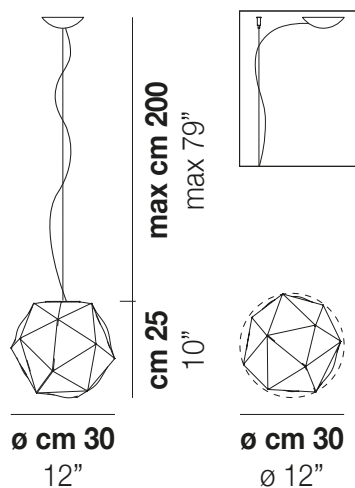

SEMAI SP P

TECHNICAL DATA:

CERTIFICATIONS:

LIGHT SOURCES

1x77W 220-240 V
50/60 Hz E27

VOLUME Mc 0,1
GROSS WEIGHT Kg 5
NET WEIGHT Kg 3

download

SHADE FINISHING