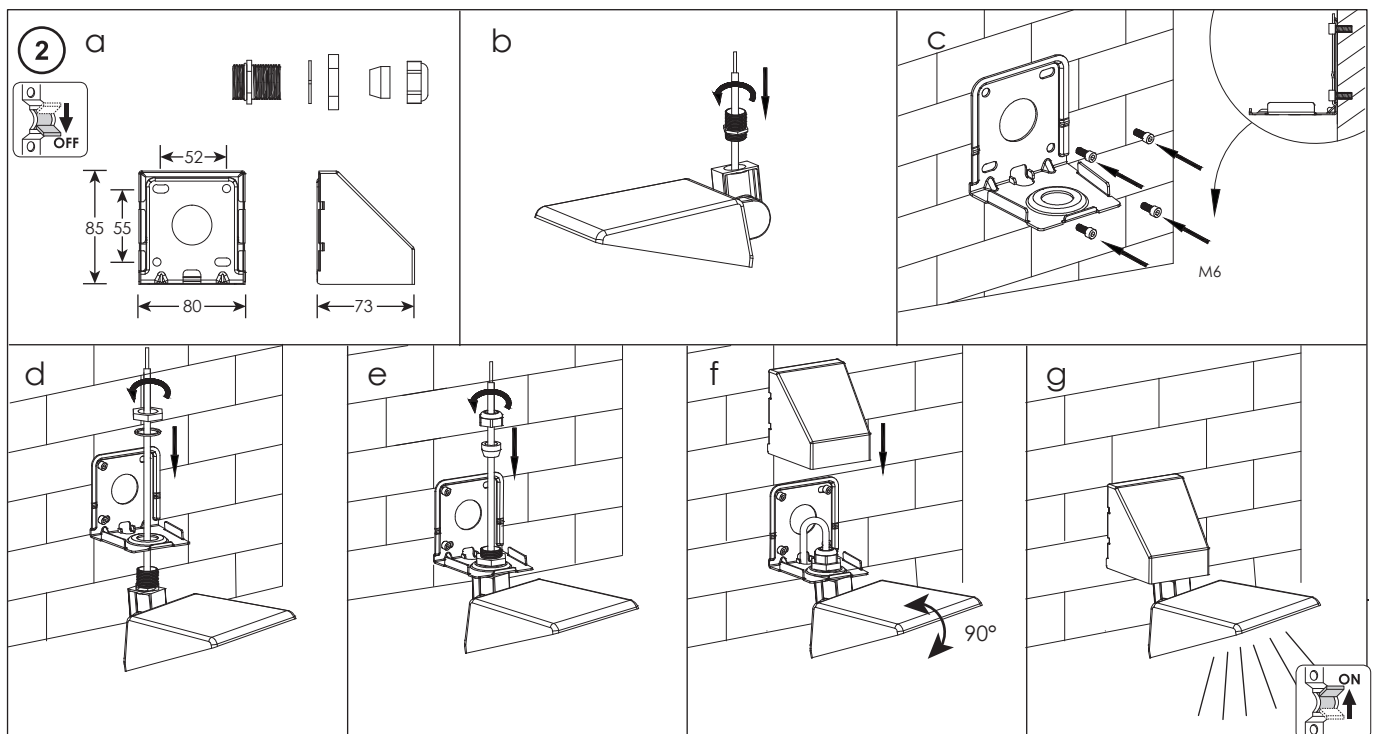

SIGN TODAY MINI

Today Advance 18W
 4000K 2600lm
 220-240V~ 50/60Hz IP65 IK08
 Color: Black / White

Lighting Solutions

1. Disconnect the power supply before installation or any maintenance work.
2. Installation and maintenance must be carried out by qualified personnel and according to the current directives on electrical systems.
3. The light source of this luminaire is not replaceable; when the light source reaches its end of life the whole luminaire shall be replaced.