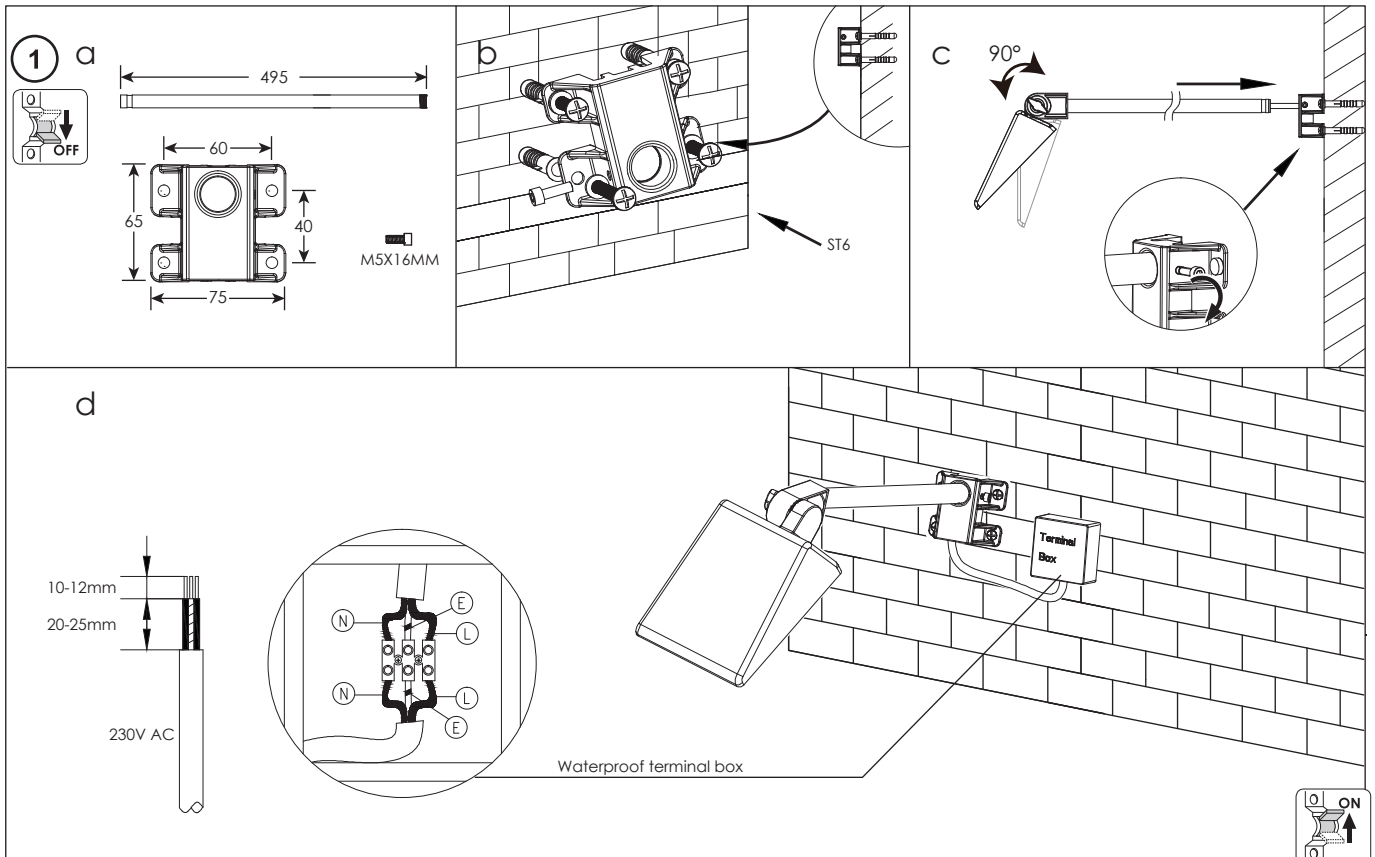

SIGN TODAY MINI

Today Advance 18W
 4000K 2600lm
 220-240V~ 50/60Hz IP65 IK08
 Color: Black / White

Lighting Solutions

1. Disconnect the power supply before installation or any maintenance work.
2. Installation and maintenance must be carried out by qualified personnel and according to the current directives on electrical systems.
3. The light source of this luminaire is not replaceable; when the light source reaches its end of life the whole luminaire shall be replaced.