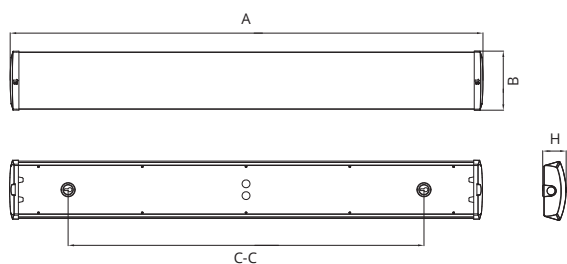

Universal IP44 - User Manual

Dimensions AxBxH (mm)	C-C (mm)
1200x150x59	900
1500x150x59	1200