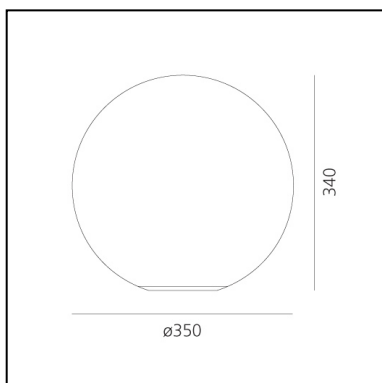

## LUMINAIRE

- Watt: **105W**
- Voltage: **220V-240V**
- Delivered lumens output: **1694lm**
- CCT: **2800K**
- Efficiency: **89%**
- Efficacy: **16.13lm/W**
- CRI: **100**
- Dimmer Typology: **Microswitch Dimmer**

## FEATURES

- Article Code: **0147010A**
- Colour: **White**
- Installation: **Table**
- Material: **blown glass, polycarbonate, steel**
- Series: **Design Collection**
- Environment: **Indoor**
- Area contract: **Residential**
- Emission: **Diffused**
- design by: **Michele De Lucchi**

## DIMENSIONS

- Height: **cm 34**
- Diameter: **cm 35**
- Glow Wire Test: **850°**