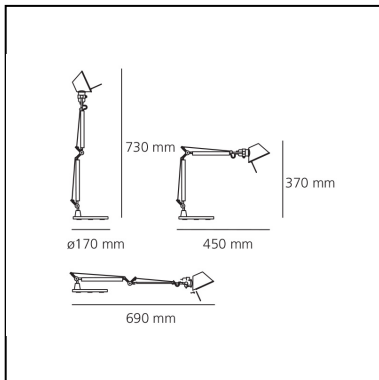

Tolomeo Micro Table - Nero - Body Lamp

Michele De Lucchi
Giancarlo Fassina

IP20    

LUMINAIRE

- Watt: **40W**
- Voltage: **220V-240V**
- Delivered lumens output: **244lm**
- Efficiency: **57%**
- Efficacy: **6.1lm/W**
- CRI: **100**

Notes

Interchangeable support: table base, clamp, desk fixed support and twin support that allows two independent lamp units to be fitted. Possibility to mount LED source on E14 Socket. Complete lamp consists of body lamp + accessories

PRODUCT CODE: A010930

FEATURES

- Article Code: **A010930**
- Colour: **Black**
- Installation: **Table**
- Material: **Aluminium, steel**
- Series: **Design Collection**
- design by: **Michele De Lucchi, Giancarlo Fassina**

DIMENSIONS

- Length: **cm 45**
- Height: **cm 37**
- Base Diameter: **cm 17**
- Max Extension Height: **cm 73**
- Max Extension Length: **cm 69**

NOT INCLUDED SOURCES

- Category: **HALO**
- Number: **1**
- Lbs: **Qt26**
- Watt: **46W**
- Socket: **E14**
- Color Rendering: **1a**
- Color temperature (K): **3000K**