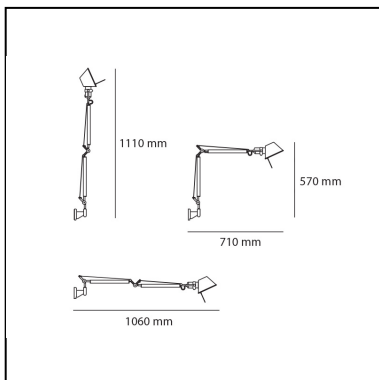

Tolomeo Mini Wall - Aluminium - Body Lamp

Michele De Lucchi
Giancarlo Fassina

IP20     

LUMINAIRE

- Watt: **100W**
- Voltage: **220V-240V**
- Delivered lumens output: **804lm**
- Efficiency: **58%**
- Efficacy: **8.04lm/W**
- CRI: **100**

Notes

Possibility to mount LED source on E27 Socket. Complete lamp consists of body lamp + accessories

DESCRIPTION

Cantilevered arms in polished aluminium; diffuser in anodised aluminium; joints and wall support in polished aluminium. System of spring balancing. The code refers to the luminaire's body only

DIMENSIONS

- Length: **cm 71**
- Height: **cm 57**
- Max Extension Height: **cm 111**
- Max Extension Length: **cm 106**

NOT INCLUDED SOURCES

- Category: **HALO**
- Number: **1**
- Lbs: **Qa60**
- Watt: **77W**
- Socket: **E27**
- Color Rendering: **1a**
- Color temperature (K): **2900K**
- Duration (h): **2000h**