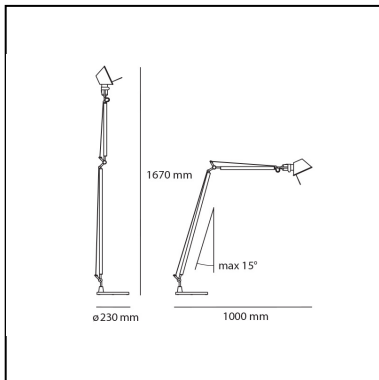

Tolomeo Reading Floor - Black - Body Lamp

Michele De Lucchi
Giancarlo Fassina

IP20     

LUMINAIRE

- Watt: **100W**
- Voltage: **220V-240V**
- Delivered lumens output: **804lm**
- Efficiency: **58%**
- Efficacy: **8.04lm/W**
- CRI: **100**

Notes

Possibility to mount LED source on E27 Socket. Complete lamp consists of body lamp + accessories

DESCRIPTION

The code is referred to the body lamp only

PRODUCT CODE: A013930

FEATURES

- Article Code: **A013930**
- Colour: **Black**
- Installation: **Floor**
- Material: **Aluminium, steel**
- Series: **Design Collection**
- design by: **Michele De Lucchi, Giancarlo Fassina**

DIMENSIONS

- Base Diameter: **cm 23**
- Max Extension Height: **cm 167**
- Max Extension Length: **cm 100**
- Impact Resistance: **N/D**
- Glow Wire Test: **N/D°**

NOT INCLUDED SOURCES

- Category: **HALO**
- Number: **1**
- Lbs: **A60**
- Watt: **77W**
- Socket: **E27**
- Color Rendering: **1a**
- Color temperature (K): **2900K**
- Duration (h): **1000h**