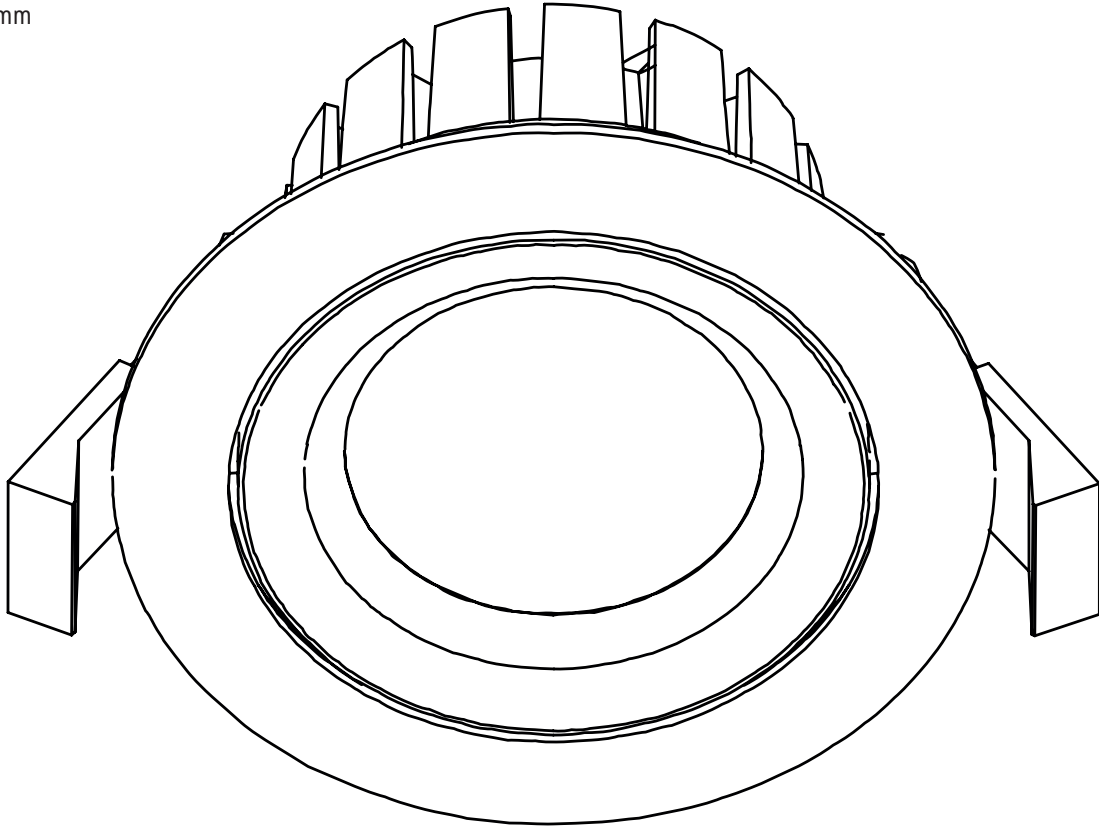

ART. NO.
2102-36-2
2102-36-3

Ledpro
by NORLUX

 82-88mm

Acrux

INSTALLATION MANUAL

Safety Notes:

- The product must be installed, maintained, and operated as instructions below.
- Before starting installation of this product, make sure power supply is disconnected.
- Only to be installed by authorized electrician.
- Do not use abrasives or solvents when cleaning.
- Do not install the product if it appears damaged in any way. Check with manufacturer if in doubt.
- Do not modify this fitting in any matter as this will void warranty.
- Check protection class, if class I, it must be earthed.
- Disconnect power supply before maintenance or cleaning.